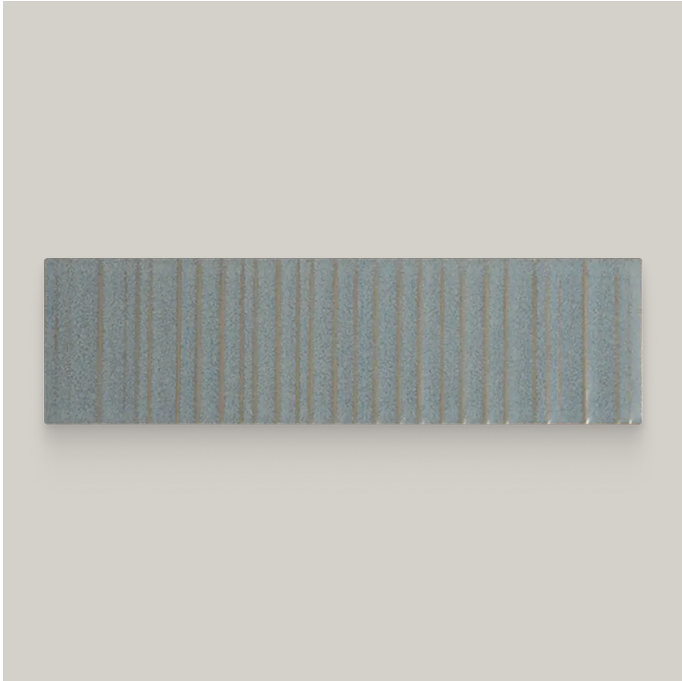

2.5 x 9 Sky Ribbed Rectangle Tile

2.5x9 Sky Ribbed Rectangle Tile

SKU
SPUI-902270

COLOR OPTIONS

SHAPE / SIZE

PRODUCT INFORMATION

Material Porcelain	Shape Rectangle
Chip/Tile Size 2.5 x 9	Finish Matte
Color Sky	Sq Ft Per Piece N/A
Glazed Yes	Tile Thickness 9 mm
Shade Variation V2	Texture Variation T4
Size Variation S2	Pits & Chips Variation PC1

PRODUCT GALLERY

Evoking the hidden artistry of a Kyoto kiln, this collection captures the quiet mastery of Japanese halo glazing. Each piece features organic color drifts and a ribbed texture that invites light to dance, creating a visual depth that standard flat tiles simply cannot mimic. From the curve of a pool waterline to the expanse of a modern facade, the porcelain body transitions seamlessly between interior and exterior spaces. It delivers a lived-in authenticity, grounding baths, spas, and living areas with a material that feels both generational and refined.