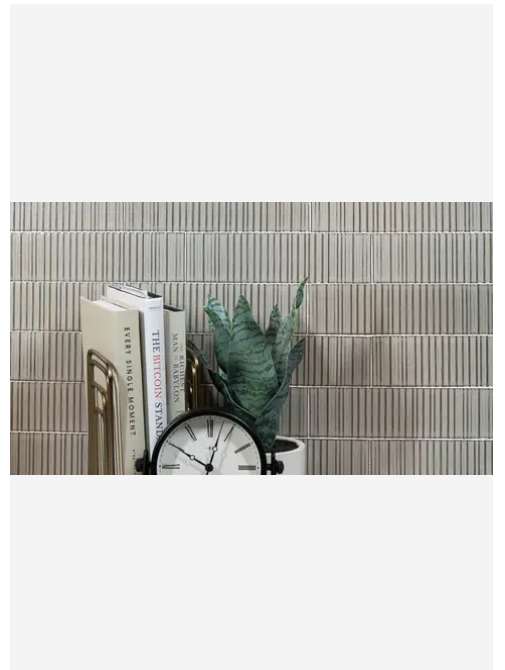

2.5 x 9 Sky Ribbed Rectangle Tile

2.5x9 Sky Ribbed Rectangle Tile

SKU
SPUI-902270

COLOR OPTIONS

SHAPE / SIZE

PRODUCT INFORMATION

Material Porcelain	Shape Rectangle
Chip/Tile Size 2.5 x 9	Finish Matte
Color Sky	Sq Ft Per Piece N/A
Glazed Yes	Tile Thickness 9 mm
Shade Variation V2	Texture Variation T4
Size Variation S2	Pits & Chips Variation PC1

PRODUCT GALLERY

Evoking the hidden artistry of a Kyoto kiln, this collection captures the quiet mastery of Japanese halo glazing. Each piece features organic color drifts and a ribbed texture that invites light to dance, creating a visual depth that standard flat tiles simply cannot mimic. From the curve of a pool waterline to the expanse of a modern facade, the porcelain body transitions seamlessly between interior and exterior spaces. It delivers a lived-in authenticity, grounding baths, spas, and living areas with a material that feels both generational and refined.