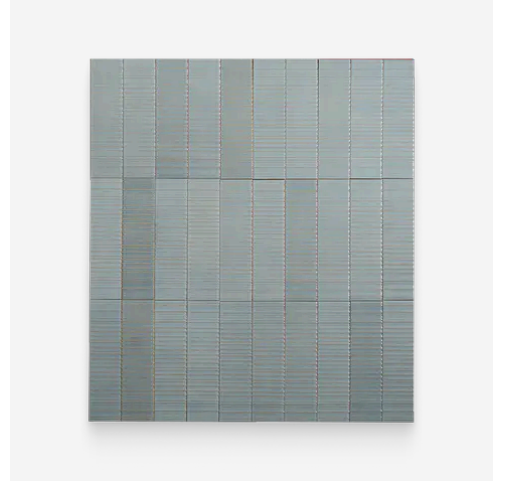

2.5 x 9 Sky Ribbed Rectangle Tile

2.5x9 Sky Ribbed Rectangle Tile

SKU
SPUI-902270

COLOR OPTIONS

SHAPE / SIZE

PRODUCT INFORMATION

Material Porcelain	Shape Rectangle
Chip/Tile Size 2.5 x 9	Finish Matte
Color Sky	Sq Ft Per Piece N/A
Glazed Yes	Tile Thickness 9 mm
Shade Variation V2	Texture Variation T4
Size Variation S2	Pits & Chips Variation PC1

PRODUCT GALLERY

Evoking the hidden artistry of a Kyoto kiln, this collection captures the quiet mastery of Japanese halo glazing. Each piece features organic color drifts and a ribbed texture that invites light to dance, creating a visual depth that standard flat tiles simply cannot mimic. From the curve of a pool waterline to the expanse of a modern facade, the porcelain body transitions seamlessly between interior and exterior spaces. It delivers a lived-in authenticity, grounding baths, spas, and living areas with a material that feels both generational and refined.