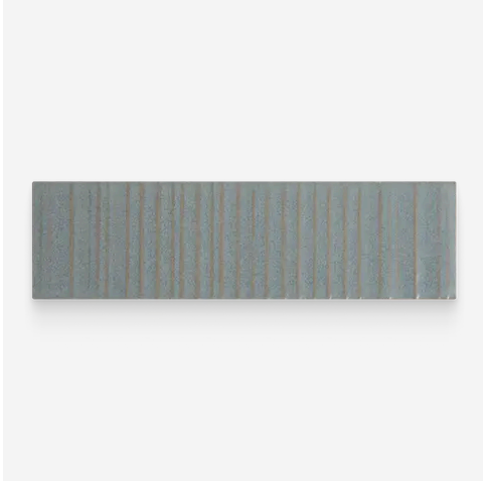

2.5 x 9 Sky Ribbed Rectangle Tile

2.5x9 Sky Ribbed Rectangle Tile

SKU
SPUI-902270

COLOR OPTIONS

SHAPE / SIZE

PRODUCT INFORMATION

Material Porcelain	Shape Rectangle
Chip/Tile Size 2.5 x 9	Finish Matte
Color Sky	Sq Ft Per Piece N/A
Glazed Yes	Tile Thickness 9 mm
Shade Variation V2	Texture Variation T4
Size Variation S2	Pits & Chips Variation PC1

PRODUCT GALLERY

Evoking the hidden artistry of a Kyoto kiln, this collection captures the quiet mastery of Japanese halo glazing. Each piece features organic color drifts and a ribbed texture that invites light to dance, creating a visual depth that standard flat tiles simply cannot mimic. From the curve of a pool waterline to the expanse of a modern facade, the porcelain body transitions seamlessly between interior and exterior spaces. It delivers a lived-in authenticity, grounding baths, spas, and living areas with a material that feels both generational and refined.