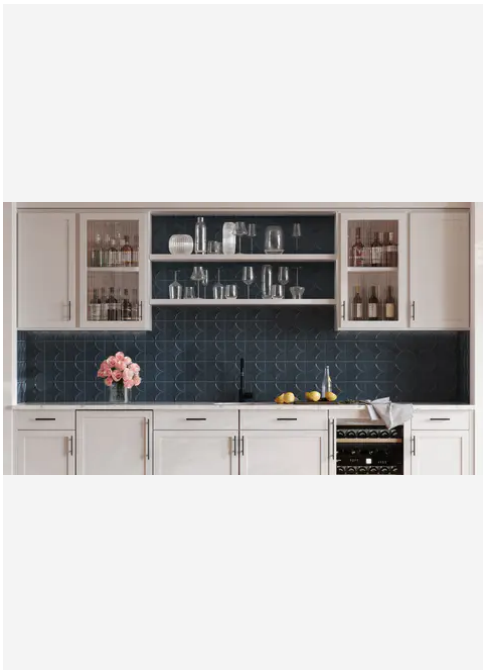

2.5 x 9 Sky Ribbed Rectangle Tile

2.5x9 Sky Ribbed Rectangle Tile

SKU
SPUI-902270

COLOR OPTIONS

SHAPE / SIZE

PRODUCT INFORMATION

Material Porcelain	Shape Rectangle
Chip/Tile Size 2.5 x 9	Finish Matte
Color Sky	Sq Ft Per Piece N/A
Glazed Yes	Tile Thickness 9 mm
Shade Variation V2	Texture Variation T4
Size Variation S2	Pits & Chips Variation PC1

PRODUCT GALLERY

Evoking the hidden artistry of a Kyoto kiln, this collection captures the quiet mastery of Japanese halo glazing. Each piece features organic color drifts and a ribbed texture that invites light to dance, creating a visual depth that standard flat tiles simply cannot mimic. From the curve of a pool waterline to the expanse of a modern facade, the porcelain body transitions seamlessly between interior and exterior spaces. It delivers a lived-in authenticity, grounding baths, spas, and living areas with a material that feels both generational and refined.