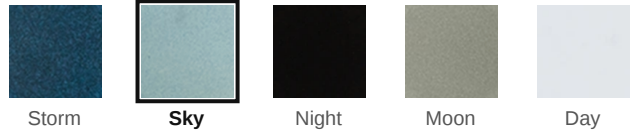

2.5 x 9 Sky Ribbed Rectangle Tile

2.5x9 Sky Ribbed Rectangle Tile

SKU
SPUI-902270

COLOR OPTIONS

SHAPE / SIZE

PRODUCT INFORMATION

Material Porcelain	Shape Rectangle
Chip/Tile Size 2.5 x 9	Finish Matte
Color Sky	Sq Ft Per Piece N/A
Glazed Yes	Tile Thickness 9 mm
Shade Variation V2	Texture Variation T4
Size Variation S2	Pits & Chips Variation PC1

PRODUCT GALLERY

Evoking the hidden artistry of a Kyoto kiln, this collection captures the quiet mastery of Japanese halo glazing. Each piece features organic color drifts and a ribbed texture that invites light to dance, creating a visual depth that standard flat tiles simply cannot mimic. From the curve of a pool waterline to the expanse of a modern facade, the porcelain body transitions seamlessly between interior and exterior spaces. It delivers a lived-in authenticity, grounding baths, spas, and living areas with a material that feels both generational and refined.