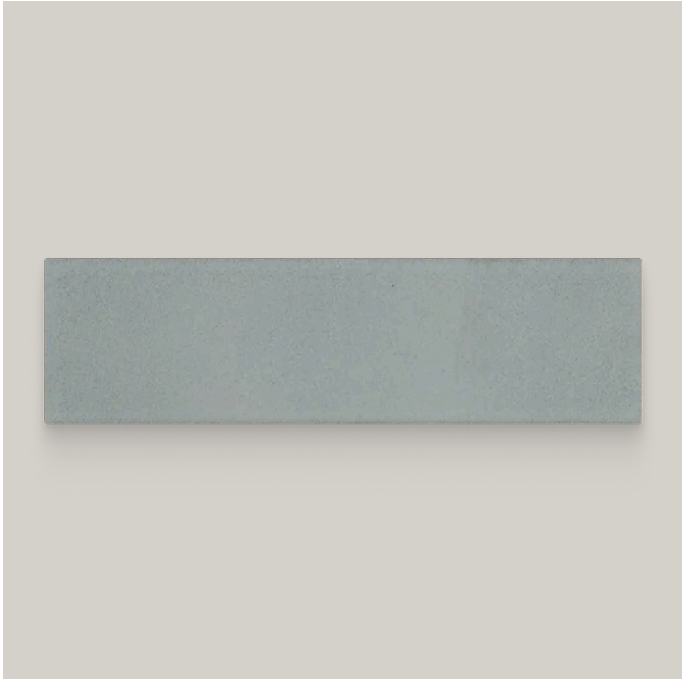

2.5 x 9 Sky Matte Rectangle Tile

2.5x9 Sky Matte Rectangle Tile

SKU
SPUI-902266

COLOR OPTIONS

SHAPE / SIZE

PRODUCT INFORMATION

Material Porcelain	Shape Rectangle
Chip/Tile Size 2.5 x 9	Finish Matte
Color Sky	Sq Ft Per Piece N/A
Glazed Yes	Tile Thickness 9 mm
Shade Variation V2	Texture Variation T1
Size Variation S2	Pits & Chips Variation PC1

PRODUCT GALLERY

Evoking the hidden artistry of a Kyoto kiln, this collection captures the quiet mastery of Japanese halo glazing. Each piece features organic color drifts and a ribbed texture that invites light to dance, creating a visual depth that standard flat tiles simply cannot mimic. From the curve of a pool waterline to the expanse of a modern facade, the porcelain body transitions seamlessly between interior and exterior spaces. It delivers a lived-in authenticity, grounding baths, spas, and living areas with a material that feels both generational and refined.