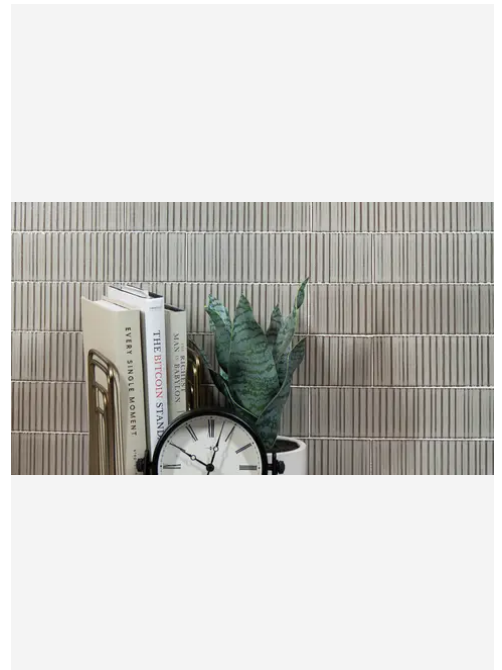

2.5 x 9 Sky Matte Rectangle Tile

2.5x9 Sky Matte Rectangle Tile

SKU
SPUI-902266

COLOR OPTIONS

SHAPE / SIZE

PRODUCT INFORMATION

Material Porcelain	Shape Rectangle
Chip/Tile Size 2.5 x 9	Finish Matte
Color Sky	Sq Ft Per Piece N/A
Glazed Yes	Tile Thickness 9 mm
Shade Variation V2	Texture Variation T1
Size Variation S2	Pits & Chips Variation PC1

PRODUCT GALLERY

Evoking the hidden artistry of a Kyoto kiln, this collection captures the quiet mastery of Japanese halo glazing. Each piece features organic color drifts and a ribbed texture that invites light to dance, creating a visual depth that standard flat tiles simply cannot mimic. From the curve of a pool waterline to the expanse of a modern facade, the porcelain body transitions seamlessly between interior and exterior spaces. It delivers a lived-in authenticity, grounding baths, spas, and living areas with a material that feels both generational and refined.