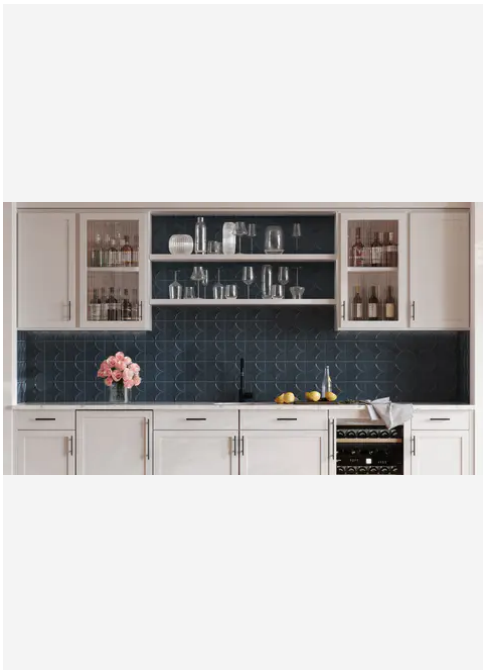

2.5 x 9 Sky Matte Rectangle Tile

2.5x9 Sky Matte Rectangle Tile

SKU
SPUI-902266

COLOR OPTIONS

SHAPE / SIZE

PRODUCT INFORMATION

Material Porcelain	Shape Rectangle
Chip/Tile Size 2.5 x 9	Finish Matte
Color Sky	Sq Ft Per Piece N/A
Glazed Yes	Tile Thickness 9 mm
Shade Variation V2	Texture Variation T1
Size Variation S2	Pits & Chips Variation PC1

PRODUCT GALLERY

Evoking the hidden artistry of a Kyoto kiln, this collection captures the quiet mastery of Japanese halo glazing. Each piece features organic color drifts and a ribbed texture that invites light to dance, creating a visual depth that standard flat tiles simply cannot mimic. From the curve of a pool waterline to the expanse of a modern facade, the porcelain body transitions seamlessly between interior and exterior spaces. It delivers a lived-in authenticity, grounding baths, spas, and living areas with a material that feels both generational and refined.