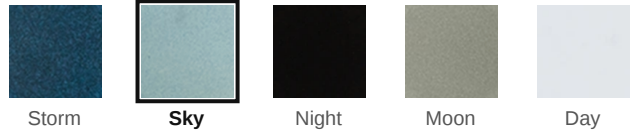

2.5 x 9 Sky Matte Rectangle Tile

2.5x9 Sky Matte Rectangle Tile

SKU
SPUI-902266

COLOR OPTIONS

SHAPE / SIZE

PRODUCT INFORMATION

Material Porcelain	Shape Rectangle
Chip/Tile Size 2.5 x 9	Finish Matte
Color Sky	Sq Ft Per Piece N/A
Glazed Yes	Tile Thickness 9 mm
Shade Variation V2	Texture Variation T1
Size Variation S2	Pits & Chips Variation PC1

PRODUCT GALLERY

Evoking the hidden artistry of a Kyoto kiln, this collection captures the quiet mastery of Japanese halo glazing. Each piece features organic color drifts and a ribbed texture that invites light to dance, creating a visual depth that standard flat tiles simply cannot mimic. From the curve of a pool waterline to the expanse of a modern facade, the porcelain body transitions seamlessly between interior and exterior spaces. It delivers a lived-in authenticity, grounding baths, spas, and living areas with a material that feels both generational and refined.