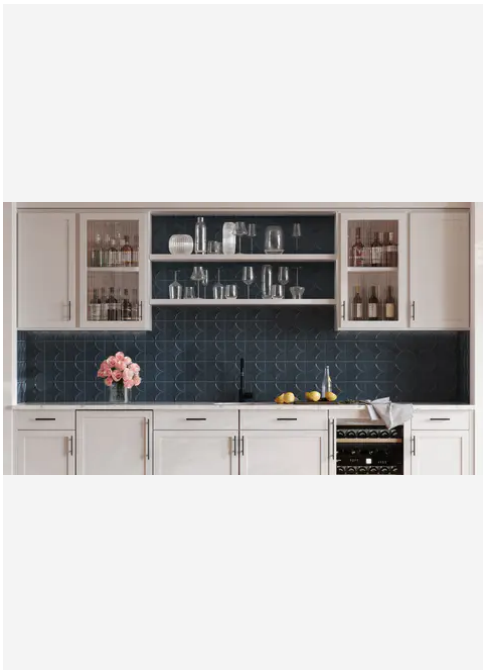

PRODUCT GALLERY

Evoking the hidden artistry of a Kyoto kiln, this collection captures the quiet mastery of Japanese halo glazing. Each piece features organic color drifts and a ribbed texture that invites light to dance, creating a visual depth that standard flat tiles simply cannot mimic. From the curve of a pool waterline to the expanse of a modern facade, the porcelain body transitions seamlessly between interior and exterior spaces. It delivers a lived-in authenticity, grounding baths, spas, and living areas with a material that feels both generational and refined.