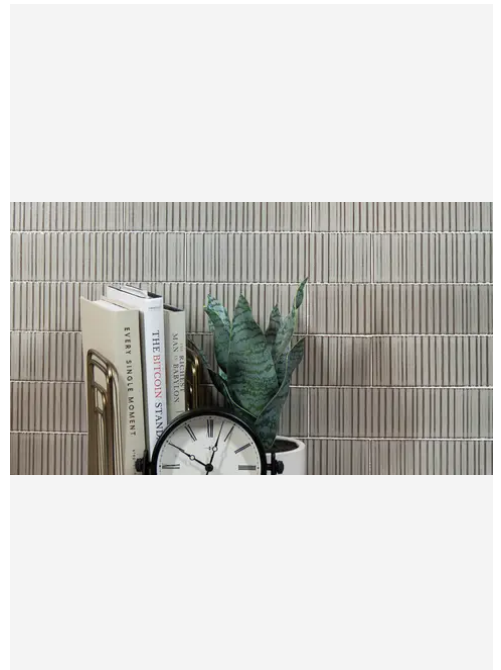

PRODUCT GALLERY

Evoking the hidden artistry of a Kyoto kiln, this collection captures the quiet mastery of Japanese halo glazing. Each piece features organic color drifts and a ribbed texture that invites light to dance, creating a visual depth that standard flat tiles simply cannot mimic. From the curve of a pool waterline to the expanse of a modern facade, the porcelain body transitions seamlessly between interior and exterior spaces. It delivers a lived-in authenticity, grounding baths, spas, and living areas with a material that feels both generational and refined.