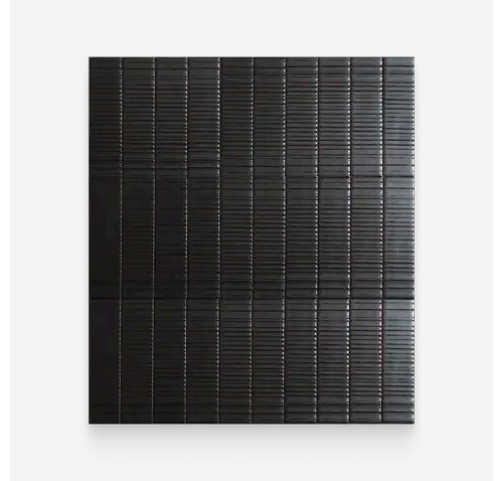

2.5 x 9 Night Ribbed Rectangle Tile

2.5x9 Night Ribbed Rectangle Tile

SKU

SPUI-902272

COLOR OPTIONS

Storm

Sky

**Night**

Material Porcelain	Shape Rectangle
Chip/Tile Size 2.5 x 9	Finish Matte
Color Night	Sq Ft Per Piece N/A
Glazed Yes	Tile Thickness 9 mm
Shade Variation V1	Texture Variation T4
Size Variation S2	Pits & Chips Variation PC1

PRODUCT GALLERY

Evoking the hidden artistry of a Kyoto kiln, this collection captures the quiet mastery of Japanese halo glazing. Each piece features organic color drifts and a ribbed texture that invites light to dance, creating a visual depth that standard flat tiles simply cannot mimic. From the curve of a pool waterline to the expanse of a modern facade, the porcelain body transitions seamlessly between interior and exterior spaces. It delivers a lived-in authenticity, grounding baths, spas, and living areas with a material that feels both generational and refined.