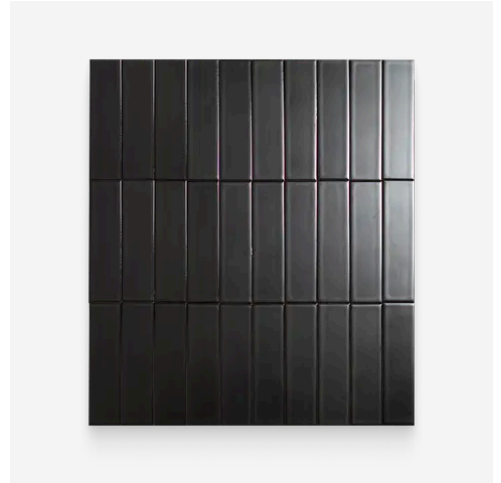

2.5 x 9 Night Matte Rectangle Tile

2.5x9 Night Matte Rectangle Tile

SKU

SPUI-902268

COLOR OPTIONS

Day

Moon

**Night**

Material Porcelain	Shape Rectangle
Chip/Tile Size 2.5 x 9	Finish Matte
Color Night	Sq Ft Per Piece N/A
Glazed Yes	Tile Thickness 9 mm
Shade Variation V1	Texture Variation T1
Size Variation S2	Pits & Chips Variation PC1

PRODUCT GALLERY

Evoking the hidden artistry of a Kyoto kiln, this collection captures the quiet mastery of Japanese halo glazing. Each piece features organic color drifts and a ribbed texture that invites light to dance, creating a visual depth that standard flat tiles simply cannot mimic. From the curve of a pool waterline to the expanse of a modern facade, the porcelain body transitions seamlessly between interior and exterior spaces. It delivers a lived-in authenticity, grounding baths, spas, and living areas with a material that feels both generational and refined.