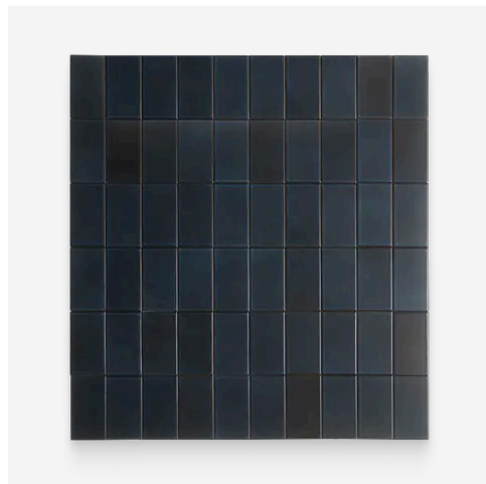

# 2.5 x 4.25 Storm Matte Rectangle Tile

2.5x4.25 Storm Matte Rectangle Tile

SKU  
**SPUI-905148**

---

PRODUCT GALLERY

Reclaiming the beauty of small-scale geometry, Koi introduces a distinct 2.5x4.25 format with unique rectangular proportions to bridge the gap between classic squares and linear subway tiles. Rooted in Japanese streetscape architecture, this series blends traditional reference with contemporary design, offering a fresh canvas for creative layouts. Featuring a palette inspired by vibrant, shifting hues such as Olive, Sky, and Caramel, this collection invites you to bring texture, rhythm, and spirited color back into your spaces.