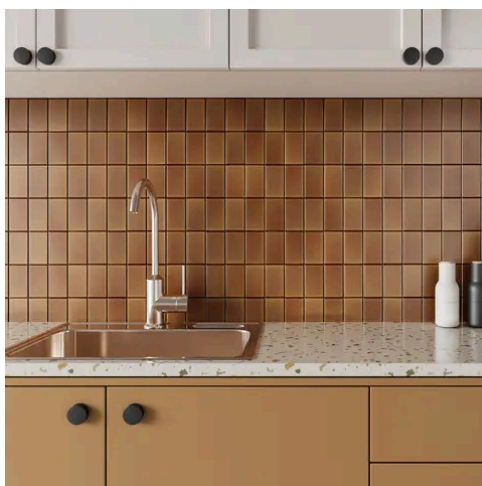

---

PRODUCT GALLERY

Reclaiming the beauty of small-scale geometry, Koi introduces a distinct 2.5x4.25 format with unique rectangular proportions to bridge the gap between classic squares and linear subway tiles. Rooted in Japanese streetscape architecture, this series blends traditional reference with contemporary design, offering a fresh canvas for creative layouts. Featuring a palette inspired by vibrant, shifting hues such as Olive, Sky, and Caramel, this collection invites you to bring texture, rhythm, and spirited color back into your spaces.