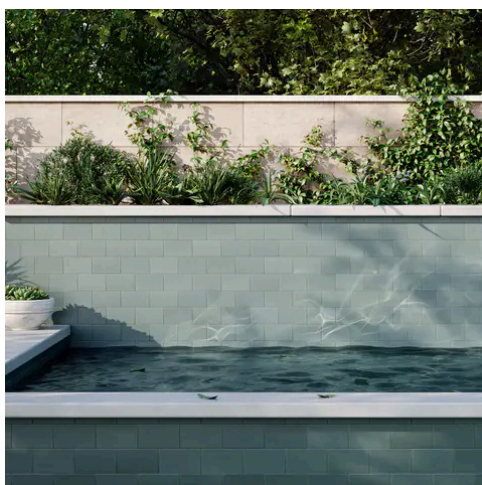

---

PRODUCT GALLERY

Reclaiming the beauty of small-scale geometry, Koi introduces a distinct 2.5x4.25 format with unique rectangular proportions to bridge the gap between classic squares and linear subway tiles. Rooted in Japanese streetscape architecture, this series blends traditional reference with contemporary design, offering a fresh canvas for creative layouts. Featuring a palette inspired by vibrant, shifting hues such as Olive, Sky, and Caramel, this collection invites you to bring texture, rhythm, and spirited color back into your spaces.