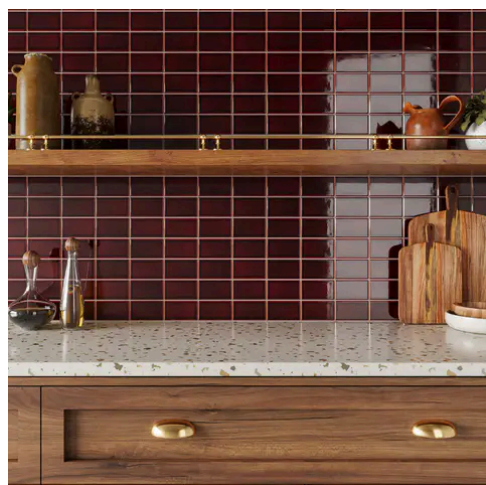

---

PRODUCT GALLERY

Reclaiming the beauty of small-scale geometry, Koi introduces a distinct 2.5x4.25 format with unique rectangular proportions to bridge the gap between classic squares and linear subway tiles. Rooted in Japanese streetscape architecture, this series blends traditional reference with contemporary design, offering a fresh canvas for creative layouts. Featuring a palette inspired by vibrant, shifting hues such as Olive, Sky, and Caramel, this collection invites you to bring texture, rhythm, and spirited color back into your spaces.