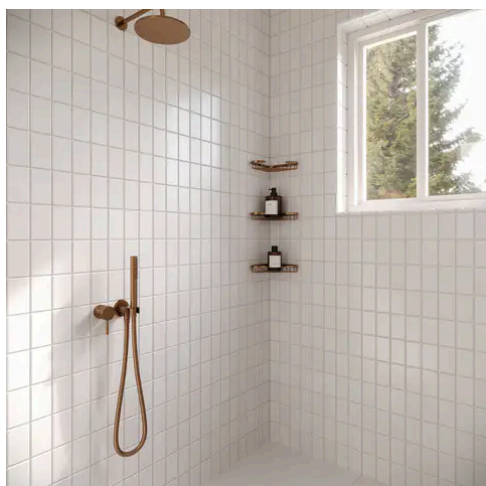

---

PRODUCT GALLERY

Reclaiming the beauty of small-scale geometry, Koi introduces a distinct 2.5x4.25 format with unique rectangular proportions to bridge the gap between classic squares and linear subway tiles. Rooted in Japanese streetscape architecture, this series blends traditional reference with contemporary design, offering a fresh canvas for creative layouts. Featuring a palette inspired by vibrant, shifting hues such as Olive, Sky, and Caramel, this collection invites you to bring texture, rhythm, and spirited color back into your spaces.