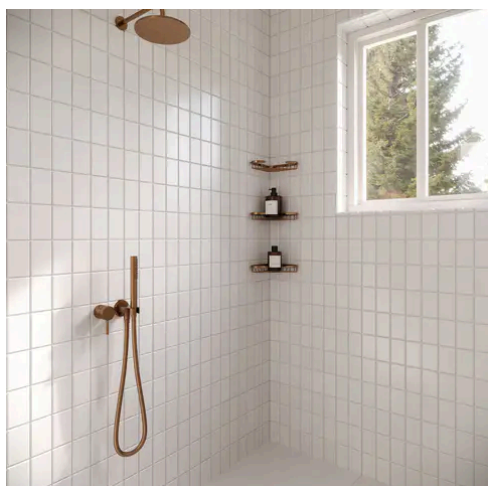

---

PRODUCT GALLERY

Reclaiming the beauty of small-scale geometry, Koi introduces a distinct 2.5x4.25 format with unique rectangular proportions to bridge the gap between classic squares and linear subway tiles. Rooted in Japanese streetscape architecture, this series blends traditional reference with contemporary design, offering a fresh canvas for creative layouts. Featuring a palette inspired by vibrant, shifting hues such as Olive, Sky, and Caramel, this collection invites you to bring texture, rhythm, and spirited color back into your spaces.