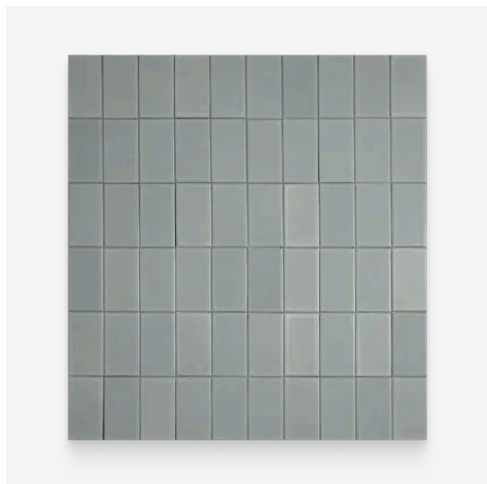

PRODUCT GALLERY

Reclaiming the beauty of small-scale geometry, Koi introduces a distinct 2.5x4.25 format with unique rectangular proportions to bridge the gap between classic squares and linear subway tiles. Rooted in Japanese streetscape architecture, this series blends traditional reference with contemporary design, offering a fresh canvas for creative layouts. Featuring a palette inspired by vibrant, shifting hues such as Olive, Sky, and Caramel, this collection invites you to bring texture, rhythm, and spirited color back into your spaces.