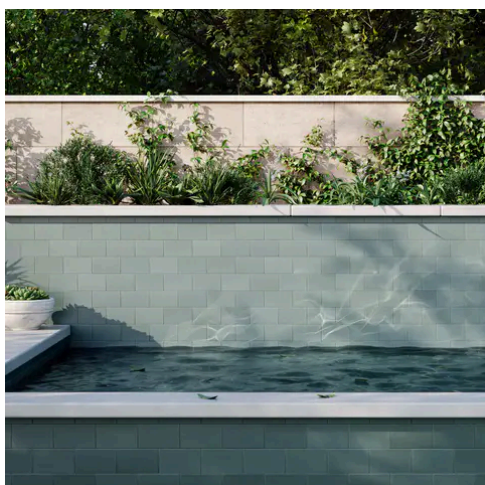

---

PRODUCT GALLERY

Reclaiming the beauty of small-scale geometry, Koi introduces a distinct 2.5x4.25 format with unique rectangular proportions to bridge the gap between classic squares and linear subway tiles. Rooted in Japanese streetscape architecture, this series blends traditional reference with contemporary design, offering a fresh canvas for creative layouts. Featuring a palette inspired by vibrant, shifting hues such as Olive, Sky, and Caramel, this collection invites you to bring texture, rhythm, and spirited color back into your spaces.