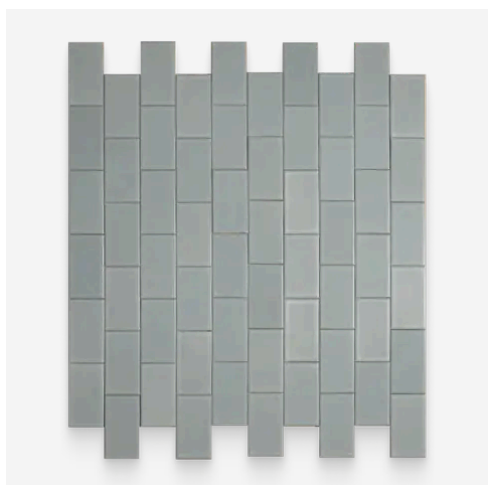

---

PRODUCT GALLERY

Reclaiming the beauty of small-scale geometry, Koi introduces a distinct 2.5x4.25 format with unique rectangular proportions to bridge the gap between classic squares and linear subway tiles. Rooted in Japanese streetscape architecture, this series blends traditional reference with contemporary design, offering a fresh canvas for creative layouts. Featuring a palette inspired by vibrant, shifting hues such as Olive, Sky, and Caramel, this collection invites you to bring texture, rhythm, and spirited color back into your spaces.