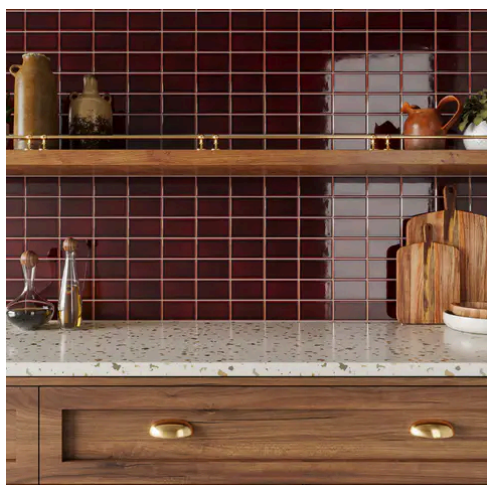

---

PRODUCT GALLERY

Reclaiming the beauty of small-scale geometry, Koi introduces a distinct 2.5x4.25 format with unique rectangular proportions to bridge the gap between classic squares and linear subway tiles. Rooted in Japanese streetscape architecture, this series blends traditional reference with contemporary design, offering a fresh canvas for creative layouts. Featuring a palette inspired by vibrant, shifting hues such as Olive, Sky, and Caramel, this collection invites you to bring texture, rhythm, and spirited color back into your spaces.