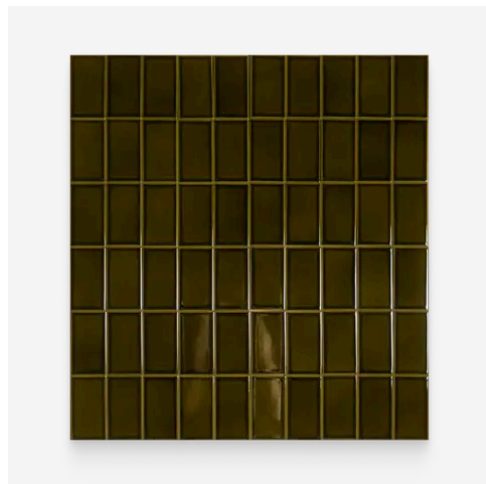

2.5 x 4.25 Olive Glossy Rectangle Tile

2.5x4.25 Olive Glossy Rectangle Tile

SKU
SPUI-904846

COLOR OPTIONS

Olive

Sky

Caramel

Latte

Storm

Ocean

Tea Leaves

Day

Moon

SHAPE / SIZE

PRODUCT INFORMATION

| | |
|------------------------------|-------------------------------|
| Material Porcelain | Shape Rectangle |
| Chip/Tile Size 2.5 x 4.25 | Finish Glossy |
| Color Olive | Sq Ft Per Piece 0.075 |
| Glazed Yes | Tile Thickness 9 mm |
| Shade Variation V2 | Texture Variation T1 |
| Size Variation S2 | Pits & Chips Variation PC1 |

PRODUCT GALLERY

Reclaiming the beauty of small-scale geometry, Koi introduces a distinct 2.5x4.25 format with unique rectangular proportions to bridge the gap between classic squares and linear subway tiles. Rooted in Japanese streetscape architecture, this series blends traditional reference with contemporary design, offering a fresh canvas for creative layouts. Featuring a palette inspired by vibrant, shifting hues such as Olive, Sky, and Caramel, this collection invites you to bring texture, rhythm, and spirited color back into your spaces.