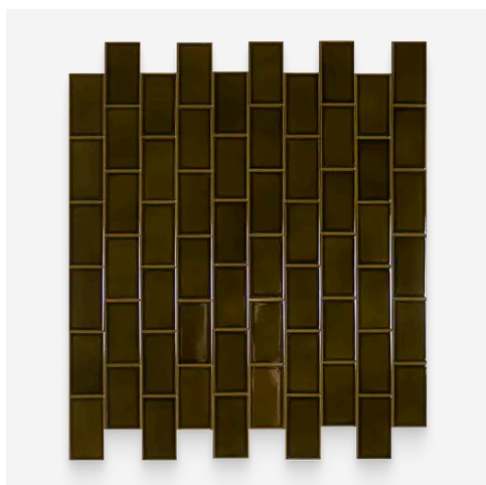

2.5 x 4.25 Olive Glossy Rectangle Tile

2.5x4.25 Olive Glossy Rectangle Tile

SKU
SPUI-904846

COLOR OPTIONS

Olive

Sky

Caramel

Latte

Storm

Ocean

Tea Leaves

Day

Moon

SHAPE / SIZE

PRODUCT INFORMATION

| | |
|------------------------------|-------------------------------|
| Material Porcelain | Shape Rectangle |
| Chip/Tile Size 2.5 x 4.25 | Finish Glossy |
| Color Olive | Sq Ft Per Piece 0.075 |
| Glazed Yes | Tile Thickness 9 mm |
| Shade Variation V2 | Texture Variation T1 |
| Size Variation S2 | Pits & Chips Variation PC1 |

PRODUCT GALLERY

Reclaiming the beauty of small-scale geometry, Koi introduces a distinct 2.5x4.25 format with unique rectangular proportions to bridge the gap between classic squares and linear subway tiles. Rooted in Japanese streetscape architecture, this series blends traditional reference with contemporary design, offering a fresh canvas for creative layouts. Featuring a palette inspired by vibrant, shifting hues such as Olive, Sky, and Caramel, this collection invites you to bring texture, rhythm, and spirited color back into your spaces.