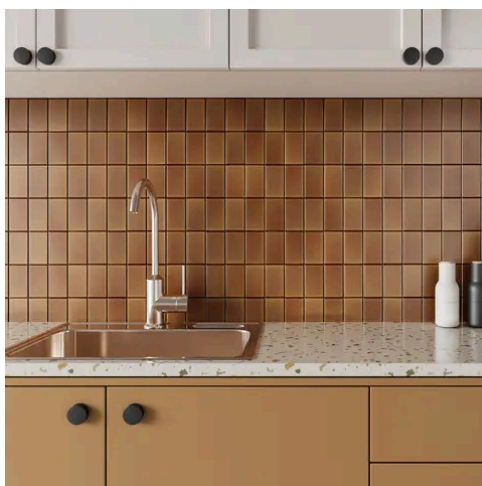

2.5 x 4.25 Olive Glossy Rectangle Tile

2.5x4.25 Olive Glossy Rectangle Tile

SKU
SPUI-904846

COLOR OPTIONS

Olive

Sky

Caramel

Latte

PRODUCT GALLERY

Reclaiming the beauty of small-scale geometry, Koi introduces a distinct 2.5x4.25 format with unique rectangular proportions to bridge the gap between classic squares and linear subway tiles. Rooted in Japanese streetscape architecture, this series blends traditional reference with contemporary design, offering a fresh canvas for creative layouts. Featuring a palette inspired by vibrant, shifting hues such as Olive, Sky, and Caramel, this collection invites you to bring texture, rhythm, and spirited color back into your spaces.