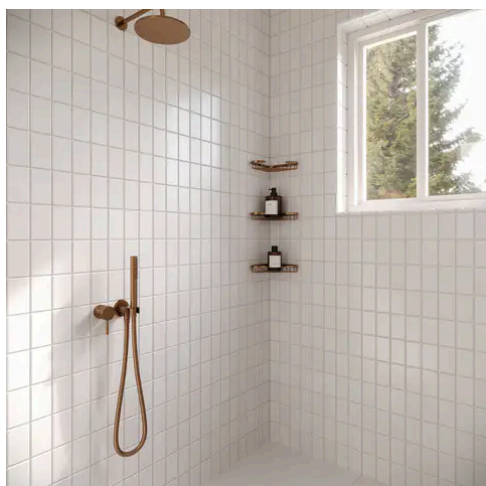

PRODUCT GALLERY

Reclaiming the beauty of small-scale geometry, Koi introduces a distinct 2.5x4.25 format with unique rectangular proportions to bridge the gap between classic squares and linear subway tiles. Rooted in Japanese streetscape architecture, this series blends traditional reference with contemporary design, offering a fresh canvas for creative layouts. Featuring a palette inspired by vibrant, shifting hues such as Olive, Sky, and Caramel, this collection invites you to bring texture, rhythm, and spirited color back into your spaces.