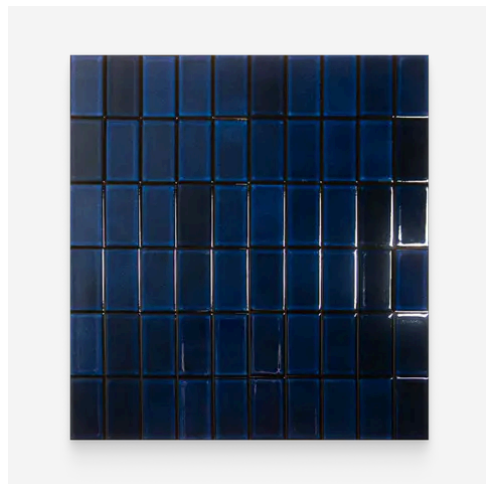

2.5 x 4.25 Ocean Glossy Rectangle Tile

2.5x4.25 Ocean Glossy Rectangle Tile

SKU

SPUI-904847

COLOR OPTIONS

Olive

Sky

Caramel

Material Porcelain	Shape Rectangle
Chip/Tile Size 2.5 x 4.25	Finish Glossy
Color Ocean	Sq Ft Per Piece 0.075
Glazed Yes	Tile Thickness 9 mm
Shade Variation V2	Texture Variation T1
Size Variation S2	Pits & Chips Variation PC1

PRODUCT GALLERY

Reclaiming the beauty of small-scale geometry, Koi introduces a distinct 2.5x4.25 format with unique rectangular proportions to bridge the gap between classic squares and linear subway tiles. Rooted in Japanese streetscape architecture, this series blends traditional reference with contemporary design, offering a fresh canvas for creative layouts. Featuring a palette inspired by vibrant, shifting hues such as Olive, Sky, and Caramel, this collection invites you to bring texture, rhythm, and spirited color back into your spaces.