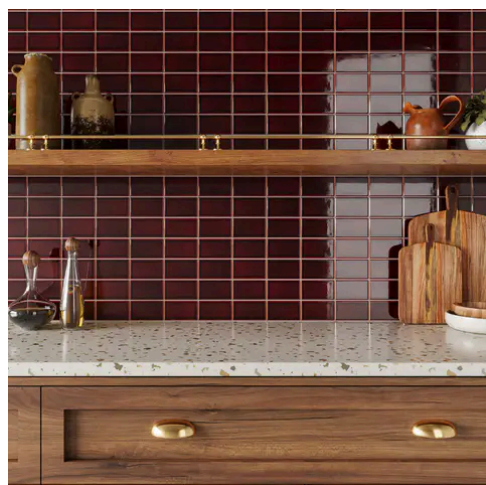

PRODUCT GALLERY

Reclaiming the beauty of small-scale geometry, Koi introduces a distinct 2.5x4.25 format with unique rectangular proportions to bridge the gap between classic squares and linear subway tiles. Rooted in Japanese streetscape architecture, this series blends traditional reference with contemporary design, offering a fresh canvas for creative layouts. Featuring a palette inspired by vibrant, shifting hues such as Olive, Sky, and Caramel, this collection invites you to bring texture, rhythm, and spirited color back into your spaces.