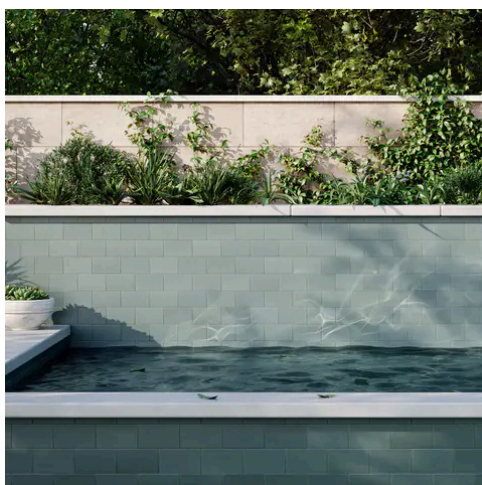

PRODUCT GALLERY

Reclaiming the beauty of small-scale geometry, Koi introduces a distinct 2.5x4.25 format with unique rectangular proportions to bridge the gap between classic squares and linear subway tiles. Rooted in Japanese streetscape architecture, this series blends traditional reference with contemporary design, offering a fresh canvas for creative layouts. Featuring a palette inspired by vibrant, shifting hues such as Olive, Sky, and Caramel, this collection invites you to bring texture, rhythm, and spirited color back into your spaces.