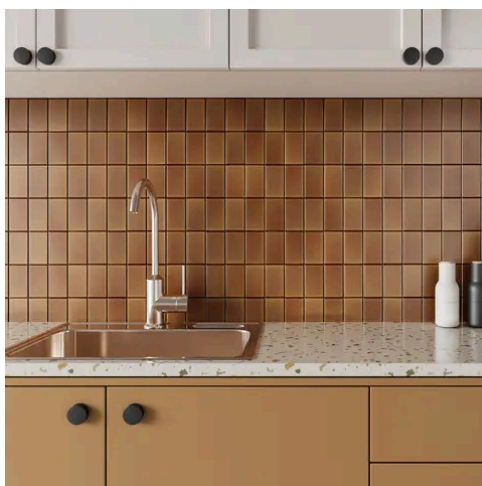

2.5 x 4.25 Ocean Glossy Rectangle Tile

2.5x4.25 Ocean Glossy Rectangle Tile

SKU

SPUI-904847

COLOR OPTIONS

Olive

Sky

Caramel

PRODUCT GALLERY

Reclaiming the beauty of small-scale geometry, Koi introduces a distinct 2.5x4.25 format with unique rectangular proportions to bridge the gap between classic squares and linear subway tiles. Rooted in Japanese streetscape architecture, this series blends traditional reference with contemporary design, offering a fresh canvas for creative layouts. Featuring a palette inspired by vibrant, shifting hues such as Olive, Sky, and Caramel, this collection invites you to bring texture, rhythm, and spirited color back into your spaces.