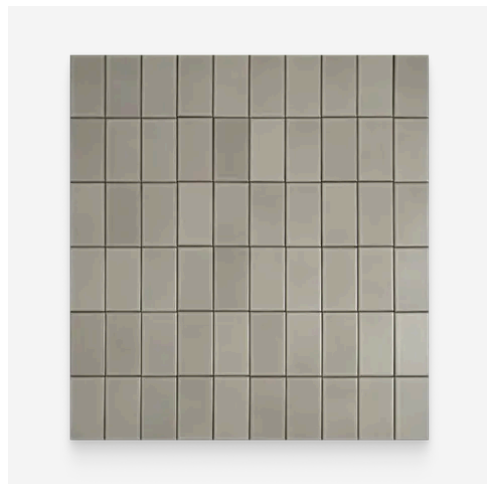

2.5 x 4.25 Moon Matte Rectangle Tile

2.5x4.25 Moon Matte Rectangle Tile

SKU
SPUI-904840

COLOR OPTIONS

SHAPE / SIZE

PRODUCT INFORMATION

Material Porcelain	Shape Rectangle
Chip/Tile Size 2.5 x 4.25	Finish Matte
Color Moon	Sq Ft Per Piece 0.075
Glazed Yes	Tile Thickness 9 mm
Shade Variation V2	Texture Variation T1
Size Variation S2	Pits & Chips Variation PC1

PRODUCT GALLERY

Reclaiming the beauty of small-scale geometry, Koi introduces a distinct 2.5x4.25 format with unique rectangular proportions to bridge the gap between classic squares and linear subway tiles. Rooted in Japanese streetscape architecture, this series blends traditional reference with contemporary design, offering a fresh canvas for creative layouts. Featuring a palette inspired by vibrant, shifting hues such as Olive, Sky, and Caramel, this collection invites you to bring texture, rhythm, and spirited color back into your spaces.