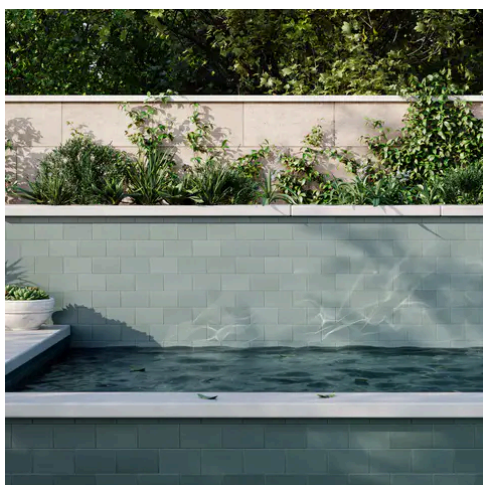

PRODUCT GALLERY

Reclaiming the beauty of small-scale geometry, Koi introduces a distinct 2.5x4.25 format with unique rectangular proportions to bridge the gap between classic squares and linear subway tiles. Rooted in Japanese streetscape architecture, this series blends traditional reference with contemporary design, offering a fresh canvas for creative layouts. Featuring a palette inspired by vibrant, shifting hues such as Olive, Sky, and Caramel, this collection invites you to bring texture, rhythm, and spirited color back into your spaces.