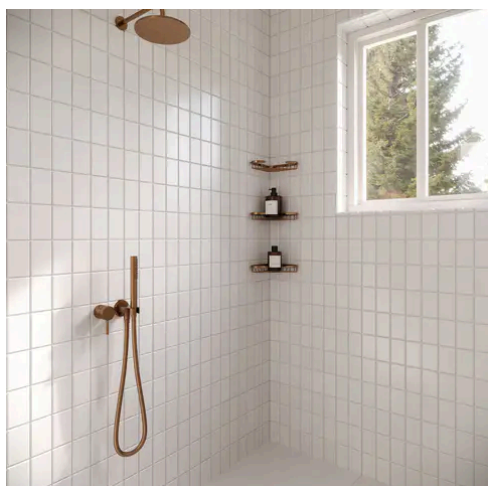

PRODUCT GALLERY

Reclaiming the beauty of small-scale geometry, Koi introduces a distinct 2.5x4.25 format with unique rectangular proportions to bridge the gap between classic squares and linear subway tiles. Rooted in Japanese streetscape architecture, this series blends traditional reference with contemporary design, offering a fresh canvas for creative layouts. Featuring a palette inspired by vibrant, shifting hues such as Olive, Sky, and Caramel, this collection invites you to bring texture, rhythm, and spirited color back into your spaces.