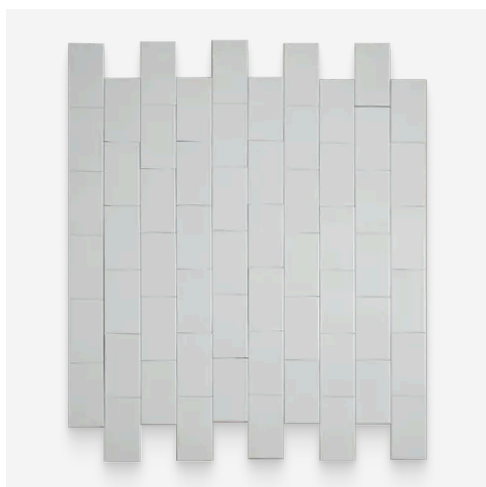

---

PRODUCT GALLERY

Reclaiming the beauty of small-scale geometry, Koi introduces a distinct 2.5x4.25 format with unique rectangular proportions to bridge the gap between classic squares and linear subway tiles. Rooted in Japanese streetscape architecture, this series blends traditional reference with contemporary design, offering a fresh canvas for creative layouts. Featuring a palette inspired by vibrant, shifting hues such as Olive, Sky, and Caramel, this collection invites you to bring texture, rhythm, and spirited color back into your spaces.