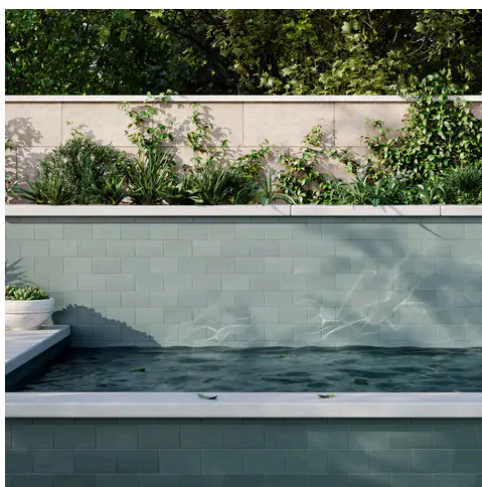

---

PRODUCT GALLERY

Reclaiming the beauty of small-scale geometry, Koi introduces a distinct 2.5x4.25 format with unique rectangular proportions to bridge the gap between classic squares and linear subway tiles. Rooted in Japanese streetscape architecture, this series blends traditional reference with contemporary design, offering a fresh canvas for creative layouts. Featuring a palette inspired by vibrant, shifting hues such as Olive, Sky, and Caramel, this collection invites you to bring texture, rhythm, and spirited color back into your spaces.