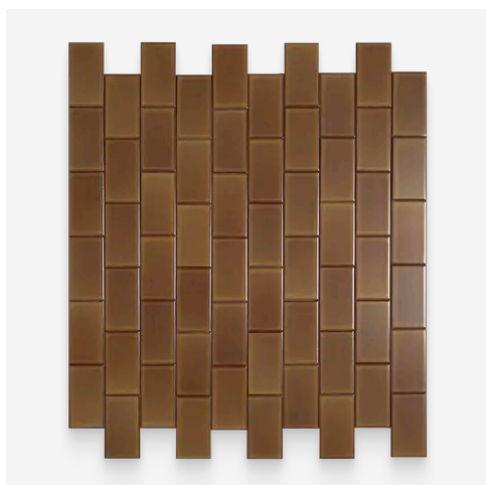

---

PRODUCT GALLERY

Reclaiming the beauty of small-scale geometry, Koi introduces a distinct 2.5x4.25 format with unique rectangular proportions to bridge the gap between classic squares and linear subway tiles. Rooted in Japanese streetscape architecture, this series blends traditional reference with contemporary design, offering a fresh canvas for creative layouts. Featuring a palette inspired by vibrant, shifting hues such as Olive, Sky, and Caramel, this collection invites you to bring texture, rhythm, and spirited color back into your spaces.