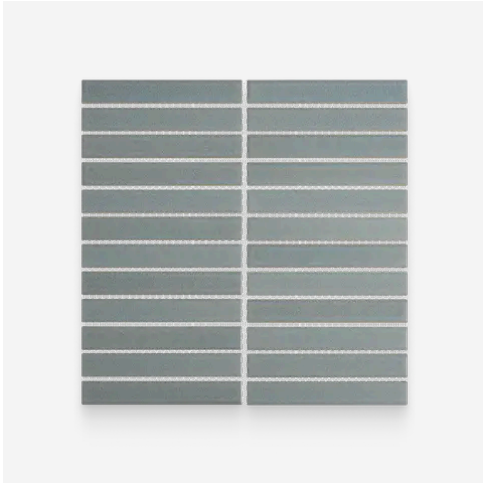

1 x 6 Sky Matte Stacked Mosaic

1x6 Sky Matte Stacked Mosaic

SKU
SPUI-903574

COLOR OPTIONS

SHAPE / SIZE

PRODUCT INFORMATION

Material Porcelain	Shape Stacked
Chip/Tile Size 1 x 6	Finish Matte
Color Sky	Sq Ft Per Piece 0.97
Glazed Yes	Tile Thickness 8 mm
Shade Variation V2	Texture Variation T1
Size Variation S2	Pits & Chips Variation PC1

PRODUCT GALLERY

Evoking the hidden artistry of a Kyoto kiln, this collection captures the quiet mastery of Japanese halo glazing. Each piece features organic color drifts and a ribbed texture that invites light to dance, creating a visual depth that standard flat tiles simply cannot mimic. From the curve of a pool waterline to the expanse of a modern facade, the porcelain body transitions seamlessly between interior and exterior spaces. It delivers a lived-in authenticity, grounding baths, spas, and living areas with a material that feels both generational and refined.