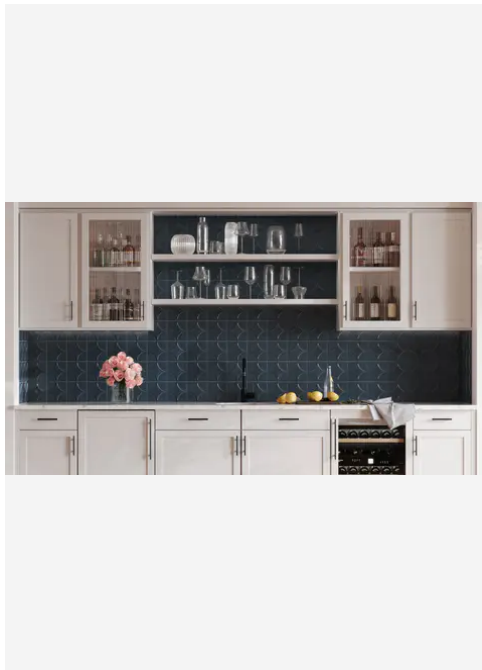

1 x 6 Sky Matte Stacked Mosaic

1x6 Sky Matte Stacked Mosaic

SKU
SPUI-903574

COLOR OPTIONS

SHAPE / SIZE

PRODUCT INFORMATION

Material Porcelain	Shape Stacked
Chip/Tile Size 1 x 6	Finish Matte
Color Sky	Sq Ft Per Piece 0.97
Glazed Yes	Tile Thickness 8 mm
Shade Variation V2	Texture Variation T1
Size Variation S2	Pits & Chips Variation PC1

PRODUCT GALLERY

Evoking the hidden artistry of a Kyoto kiln, this collection captures the quiet mastery of Japanese halo glazing. Each piece features organic color drifts and a ribbed texture that invites light to dance, creating a visual depth that standard flat tiles simply cannot mimic. From the curve of a pool waterline to the expanse of a modern facade, the porcelain body transitions seamlessly between interior and exterior spaces. It delivers a lived-in authenticity, grounding baths, spas, and living areas with a material that feels both generational and refined.