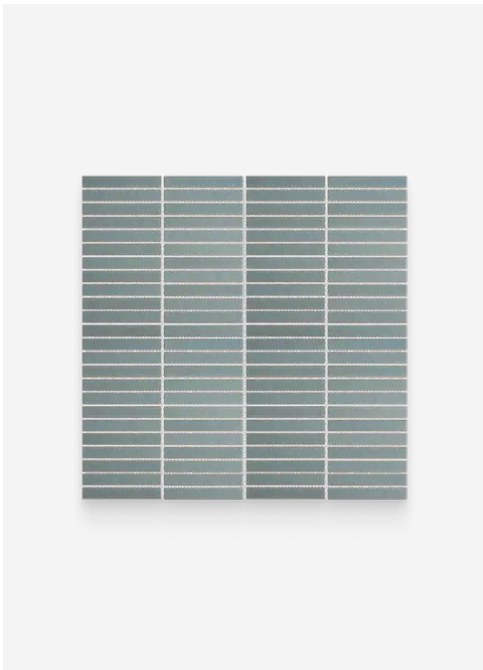

1 x 6 Sky Matte Stacked Mosaic

1x6 Sky Matte Stacked Mosaic

SKU
SPUI-903574

COLOR OPTIONS

SHAPE / SIZE

PRODUCT INFORMATION

Material Porcelain	Shape Stacked
Chip/Tile Size 1 x 6	Finish Matte
Color Sky	Sq Ft Per Piece 0.97
Glazed Yes	Tile Thickness 8 mm
Shade Variation V2	Texture Variation T1
Size Variation S2	Pits & Chips Variation PC1

PRODUCT GALLERY

Evoking the hidden artistry of a Kyoto kiln, this collection captures the quiet mastery of Japanese halo glazing. Each piece features organic color drifts and a ribbed texture that invites light to dance, creating a visual depth that standard flat tiles simply cannot mimic. From the curve of a pool waterline to the expanse of a modern facade, the porcelain body transitions seamlessly between interior and exterior spaces. It delivers a lived-in authenticity, grounding baths, spas, and living areas with a material that feels both generational and refined.