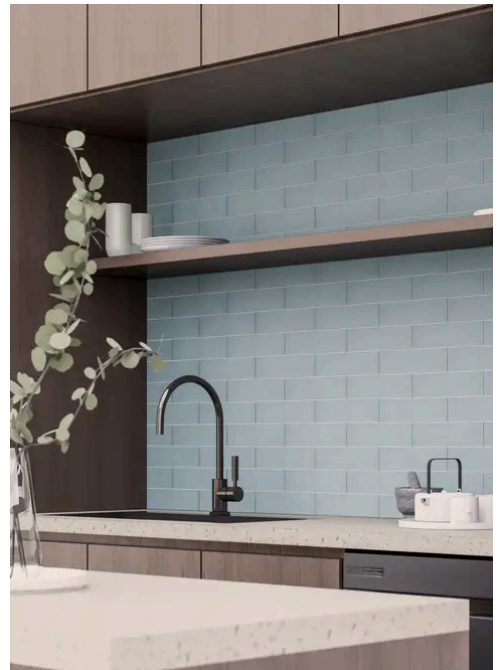

1 x 6 Sky Matte Stacked Mosaic

1x6 Sky Matte Stacked Mosaic

SKU
SPUI-903574

COLOR OPTIONS

SHAPE / SIZE

PRODUCT INFORMATION

Material Porcelain	Shape Stacked
Chip/Tile Size 1 x 6	Finish Matte
Color Sky	Sq Ft Per Piece 0.97
Glazed Yes	Tile Thickness 8 mm
Shade Variation V2	Texture Variation T1
Size Variation S2	Pits & Chips Variation PC1

PRODUCT GALLERY

Evoking the hidden artistry of a Kyoto kiln, this collection captures the quiet mastery of Japanese halo glazing. Each piece features organic color drifts and a ribbed texture that invites light to dance, creating a visual depth that standard flat tiles simply cannot mimic. From the curve of a pool waterline to the expanse of a modern facade, the porcelain body transitions seamlessly between interior and exterior spaces. It delivers a lived-in authenticity, grounding baths, spas, and living areas with a material that feels both generational and refined.