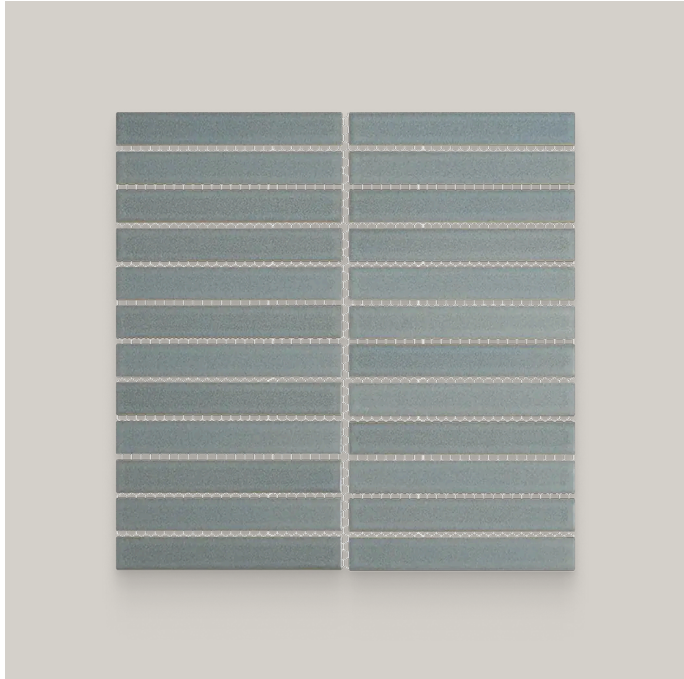

1 x 6 Sky Matte Stacked Mosaic

1x6 Sky Matte Stacked Mosaic

SKU
SPUI-903574

COLOR OPTIONS

SHAPE / SIZE

PRODUCT INFORMATION

Material Porcelain	Shape Stacked
Chip/Tile Size 1 x 6	Finish Matte
Color Sky	Sq Ft Per Piece 0.97
Glazed Yes	Tile Thickness 8 mm
Shade Variation V2	Texture Variation T1
Size Variation S2	Pits & Chips Variation PC1

PRODUCT GALLERY

Evoking the hidden artistry of a Kyoto kiln, this collection captures the quiet mastery of Japanese halo glazing. Each piece features organic color drifts and a ribbed texture that invites light to dance, creating a visual depth that standard flat tiles simply cannot mimic. From the curve of a pool waterline to the expanse of a modern facade, the porcelain body transitions seamlessly between interior and exterior spaces. It delivers a lived-in authenticity, grounding baths, spas, and living areas with a material that feels both generational and refined.