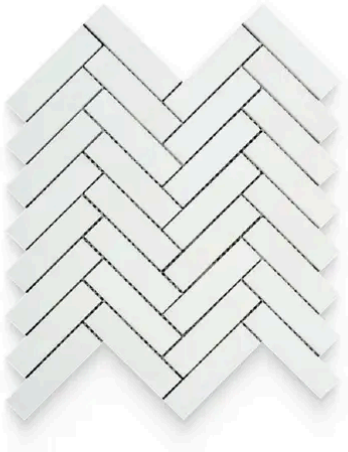

PRODUCT GALLERY

Embrace the timeless purity of the Thassos White, a series defined by its pristine white marble and available in both honed and polished finishes. This versatile series includes four tile shapes—3x6, 18x18, 12x12, and 12x24—perfect for creating clean, elegant surfaces. Complementing the tiles are a variety of mosaic patterns: penny round, hexagon, herringbone, basketweave, and squares, offering endless design possibilities. The series is completed with four trim styles—baseboard, chair rail, bullnose, and pencil—allowing for a flawless and refined finish in any space.