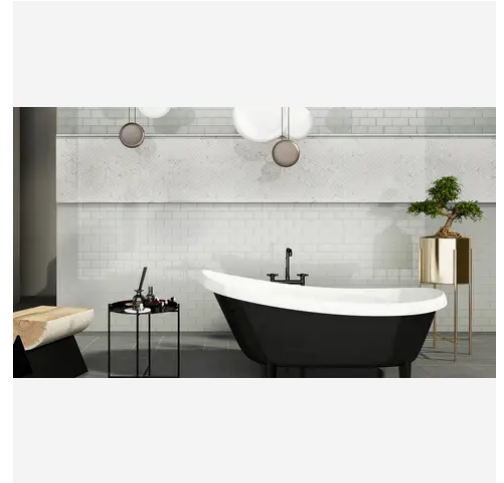

1 x 4 Thassos White Polished Herringbone Mosaic

1x4 Thassos White Polished Herringbone Mosaic

SKU

MOS-THAWHI-14HER-P

COLOR OPTIONS

**Thassos
White**

SHAPE / SIZE

| | | |
|--|--|--|
| 0.5 x 12 Pencil |  0.75 x 0.75 Penny Round | 0.75 x 12 Bullnose |
|  1 x 1 Square |  1 x 2 Basketweave |  1 x 4 Herringbone |
|  2 x 2 Hexagon | 2 x 12 Crown Molding | |

PRODUCT GALLERY

Embrace the timeless purity of the Thassos White, a series defined by its pristine white marble and available in both honed and polished finishes. This versatile series includes four tile shapes—3x6, 18x18, 12x12, and 12x24—perfect for creating clean, elegant surfaces. Complementing the tiles are a variety of mosaic patterns: penny round, hexagon, herringbone, basketweave, and squares, offering endless design possibilities. The series is completed with four trim styles—baseboard, chair rail, bullnose, and pencil—allowing for a flawless and refined finish in any space.