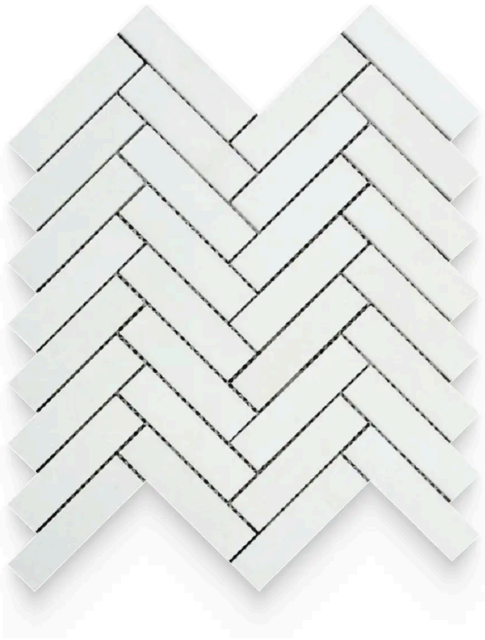

1 x 4 Thassos White Polished Herringbone Mosaic

1x4 Thassos White Polished Herringbone Mosaic

SKU

MOS-THAWHI-14HER-P

COLOR OPTIONS

**Thassos
White**

SHAPE / SIZE

| | | |
|--|--|--|
| 0.5 x 12 Pencil |  0.75 x 0.75 Penny Round | 0.75 x 12 Bullnose |
|  1 x 1 Square |  1 x 2 Basketweave |  1 x 4 Herringbone |
|  2 x 2 Hexagon | 2 x 12 Crown Molding | |

PRODUCT INFORMATION

Material
Marble

Shape
Herringbone

Chip/Tile Size
1 x 4

Finish
Polished

Color
Thassos White

Sq Ft Per Piece
0.92

Glazed
N/A

Tile Thickness
10 mm

Shade Variation
V4

Texture Variation
N/A

Size Variation
N/A

Pits & Chips Variation
N/A

PACKAGING INFORMATION

Pieces Per Box
N/A

Sq Ft Per Box
N/A

PRODUCT GALLERY

Embrace the timeless purity of the Thassos White, a series defined by its pristine white marble and available in both honed and polished finishes. This versatile series includes four tile shapes—3x6, 18x18, 12x12, and 12x24—perfect for creating clean, elegant surfaces. Complementing the tiles are a variety of mosaic patterns: penny round, hexagon, herringbone, basketweave, and squares, offering endless design possibilities. The series is completed with four trim styles—baseboard, chair rail, bullnose, and pencil—allowing for a flawless and refined finish in any space.