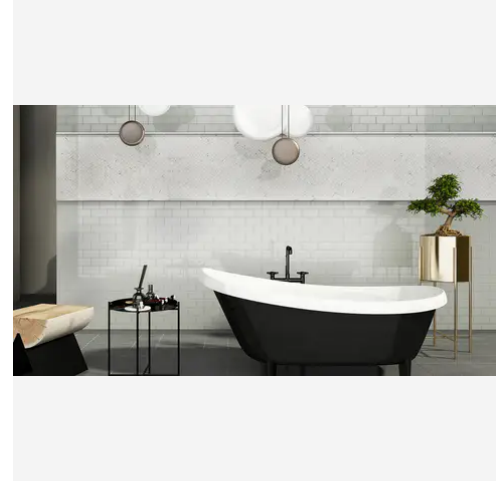

1 x 4 Thassos White Honed Herringbone Mosaic

1x4 Thassos White Honed Herringbone Mosaic

SKU

MOS-THAWHI-14HER-H

COLOR OPTIONS

**Thassos
White**

SHAPE / SIZE

0.5 x 12 Pencil

PRODUCT GALLERY

Embrace the timeless purity of the Thassos White, a series defined by its pristine white marble and available in both honed and polished finishes. This versatile series includes four tile shapes—3x6, 18x18, 12x12, and 12x24—perfect for creating clean, elegant surfaces. Complementing the tiles are a variety of mosaic patterns: penny round, hexagon, herringbone, basketweave, and squares, offering endless design possibilities. The series is completed with four trim styles—baseboard, chair rail, bullnose, and pencil—allowing for a flawless and refined finish in any space.