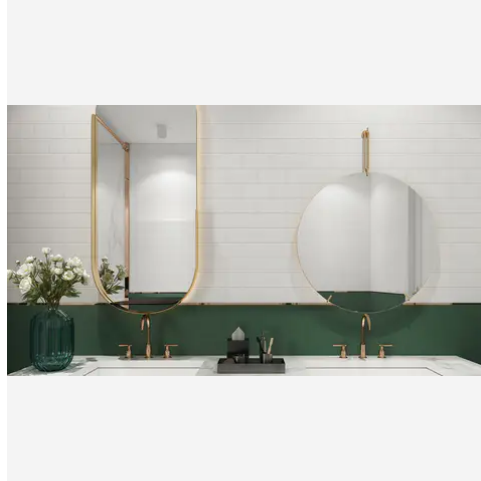

1 x 4 Thassos White Honed Herringbone Mosaic

1x4 Thassos White Honed Herringbone Mosaic

SKU

MOS-THAWHI-14HER-H

COLOR OPTIONS

**Thassos
White**

SHAPE / SIZE

0.5 x 12 Pencil

Material
Marble

Shape
Herringbone

Chip/Tile Size
1 x 4

Finish
Honed

Color
Thassos White

Sq Ft Per Piece
0.92

Glazed
N/A

Tile Thickness
10 mm

PRODUCT GALLERY

Embrace the timeless purity of the Thassos White, a series defined by its pristine white marble and available in both honed and polished finishes. This versatile series includes four tile shapes—3x6, 18x18, 12x12, and 12x24—perfect for creating clean, elegant surfaces. Complementing the tiles are a variety of mosaic patterns: penny round, hexagon, herringbone, basketweave, and squares, offering endless design possibilities. The series is completed with four trim styles—baseboard, chair rail, bullnose, and pencil—allowing for a flawless and refined finish in any space.