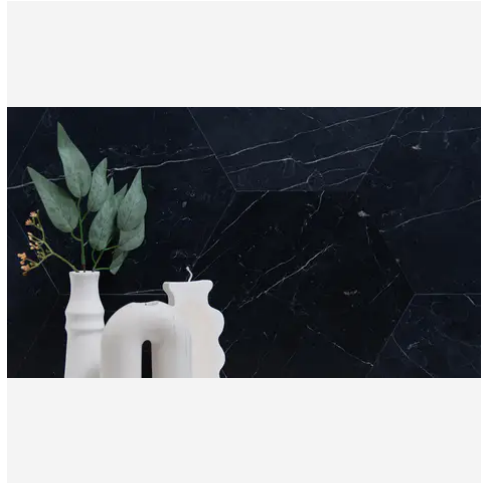

---

Nero Marquina marble is a luxurious black marble known for its striking white veining and deep, rich color. Quarried in China, this elegant stone exudes sophistication and timeless beauty, making it a favored choice for high-end interiors. Available in honed, tumbled and polished finishes, its surface treatment highlights the contrast between the dark background and the white veins, creating a dramatic effect. Ideal for countertops, flooring, and wall applications, Nero Marquina marble adds a touch of opulence to any space. Durable and perfect for both residential and commercial applications, enhance your design with the captivating allure of Nero Marquina marble.