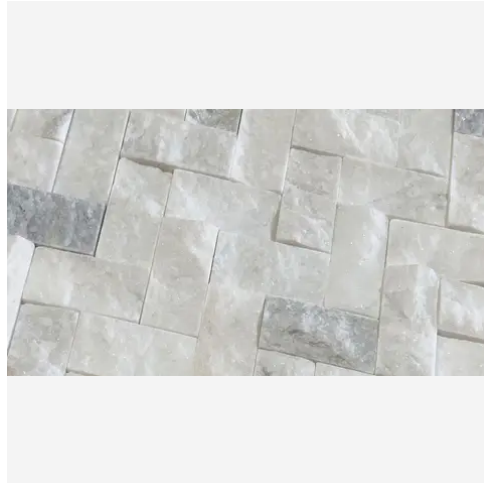

1 x 4 Daphne White Polished Herringbone Mosaic

1x4 Daphne White Polished Herringbone Mosaic

SKU

MOS-DAPWHI-14HER-P

COLOR OPTIONS

Daphne White

SHAPE / SIZE

0.75 x 12 Modern Bullnose	 1 x 1 Penny Round	1 x 2 Brick
1 x 2 Herringbone	 1 x 4 Herringbone	 1 x 4 Stacked
2 x 2 Hexagon	 2 x 6 Picket	

PRODUCT INFORMATION

Material Marble	Shape Herringbone
Chip/Tile Size 1 x 4	Finish Polished
Color Daphne White	Sq Ft Per Piece 1
Glazed N/A	Tile Thickness 10 mm
Shade Variation V4	Texture Variation N/A
Size Variation N/A	Pits & Chips Variation N/A

PRODUCT GALLERY

Make a statement with the dramatic elegance of Daphne White. This series features a white base accentuated with striking veins in bold gold and gray tones. Offered in 3 versatile sizes (12x24, 4x12, and 6x6 hexagon), Daphne White caters to a range of design applications. The collection includes 2 modern profile trims for a sleek finish. Unleash your creativity with a staggering 12 mosaic patterns, allowing you to create truly unique designs. The high variation in veining ensures each piece is one-of-a-kind, adding a touch of drama to your space. Mix and match tiles to create captivating layouts and patterns, choosing between a polished, tumbled, or honed finish to complete your vision.