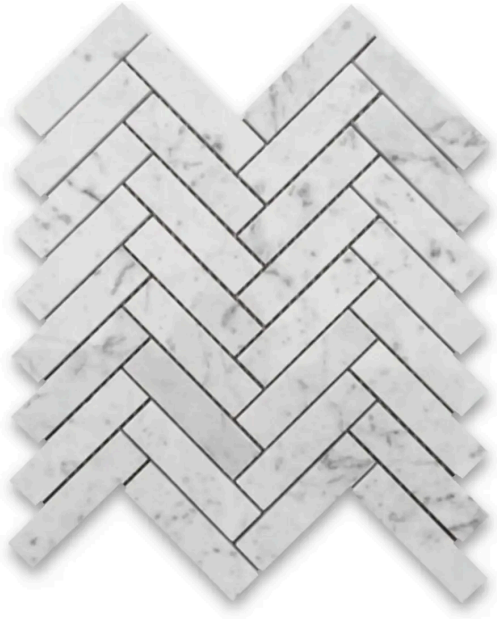

# 1 x 4 Carrara White Polished Herringbone Mosaic

1x4 Carrara White Polished Herringbone Mosaic

SKU

MOS-CARWHI-14HER-P

COLOR OPTIONS

**Carrara White**

SHAPE / SIZE

0.5 x 12 Pencil	 0.75 x 0.75 Penny Round	0.75 x 12 Bullnose
 1 x 1 Square	1 x 2 Basketweave	 1 x 4 Herringbone
 2 x 2 Hexagon	2 x 12 Chair Rail	

## PRODUCT INFORMATION

Material Marble	Shape Herringbone
Chip/Tile Size 1 x 4	Finish Polished
Color Carrara White	Sq Ft Per Piece 0.92
Glazed N/A	Tile Thickness 10 mm
Shade Variation V4	Texture Variation N/A
Size Variation N/A	Pits & Chips Variation N/A

## PRODUCT GALLERY

---

Embrace the enduring beauty of Carrara White. This collection features the classic Italian marble in a timeless palette with gray veins. Carrara White offers unparalleled design flexibility with an extensive range of sizes, encompassing hexagons, squares, and rectangles. The series includes 4 trim options and a stunning selection of 6 mosaic patterns (basketweave, square, hexagon, herringbone, and penny round) for limitless design possibilities. The high variation in veining ensures each piece is one-of-a-kind, adding a touch of individuality to your space. Mix and match tiles to create captivating layouts and patterns, choosing between a polished or honed finish to complete your vision.