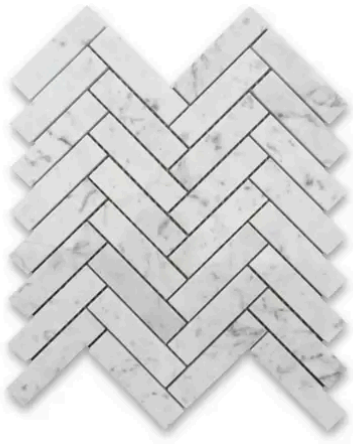

# 1 x 4 Carrara White Polished Herringbone Mosaic

1x4 Carrara White Polished Herringbone Mosaic

SKU

MOS-CARWHI-14HER-P

COLOR OPTIONS

**Carrara White**

SHAPE / SIZE

0.5 x 12 Pencil	 0.75 x 0.75 Penny Round	0.75 x 12 Bullnose
 1 x 1 Square	1 x 2 Basketweave	 1 x 4 Herringbone
 2 x 2 Hexagon	2 x 12 Chair Rail	

## PRODUCT GALLERY

---

Embrace the enduring beauty of Carrara White. This collection features the classic Italian marble in a timeless palette with gray veins. Carrara White offers unparalleled design flexibility with an extensive range of sizes, encompassing hexagons, squares, and rectangles. The series includes 4 trim options and a stunning selection of 6 mosaic patterns (basketweave, square, hexagon, herringbone, and penny round) for limitless design possibilities. The high variation in veining ensures each piece is one-of-a-kind, adding a touch of individuality to your space. Mix and match tiles to create captivating layouts and patterns, choosing between a polished or honed finish to complete your vision.