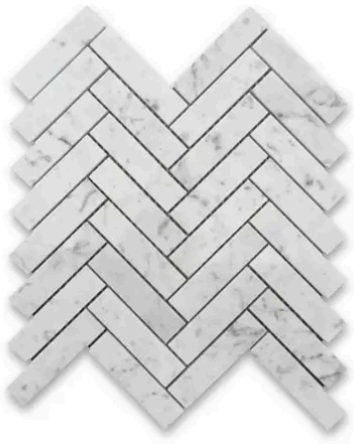

## PRODUCT GALLERY

---

Embrace the enduring beauty of Carrara White. This collection features the classic Italian marble in a timeless palette with gray veins. Carrara White offers unparalleled design flexibility with an extensive range of sizes, encompassing hexagons, squares, and rectangles. The series includes 4 trim options and a stunning selection of 6 mosaic patterns (basketweave, square, hexagon, herringbone, and penny round) for limitless design possibilities. The high variation in veining ensures each piece is one-of-a-kind, adding a touch of individuality to your space. Mix and match tiles to create captivating layouts and patterns, choosing between a polished or honed finish to complete your vision.