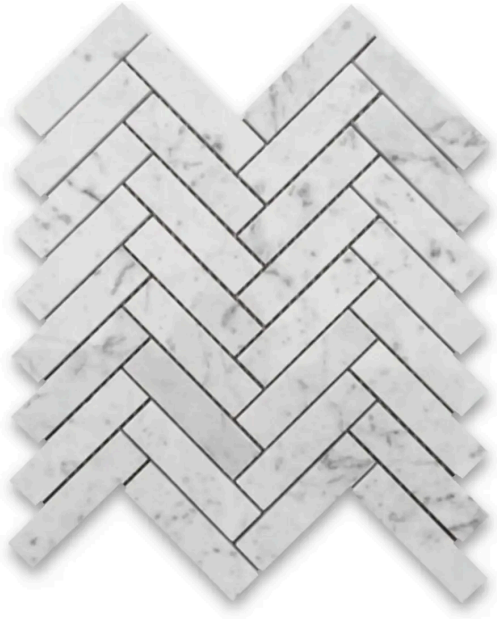

# 1 x 4 Carrara White Honed Herringbone Mosaic

1x4 Carrara White Honed Herringbone Mosaic

SKU

MOS-CARWHI-14HER-H

COLOR OPTIONS

**Carrara  
White**

SHAPE / SIZE

0.5 x 12 Pencil

0.75 x 0.75 Penny  
Round

0.75 x 12 Bullnose

1 x 1 Square

1 x 2 Basketweave

1 x 4 Herringbone

2 x 2 Hexagon

2 x 12 Chair Rail

## PRODUCT INFORMATION

Material  
Marble

Shape  
Herringbone

Chip/Tile Size  
1 x 4

Finish  
Honed

Color  
Carrara White

Sq Ft Per Piece  
0.92

Glazed  
N/A

## PRODUCT GALLERY

---

Embrace the enduring beauty of Carrara White. This collection features the classic Italian marble in a timeless palette with gray veins. Carrara White offers unparalleled design flexibility with an extensive range of sizes, encompassing hexagons, squares, and rectangles. The series includes 4 trim options and a stunning selection of 6 mosaic patterns (basketweave, square, hexagon, herringbone, and penny round) for limitless design possibilities. The high variation in veining ensures each piece is one-of-a-kind, adding a touch of individuality to your space. Mix and match tiles to create captivating layouts and patterns, choosing between a polished or honed finish to complete your vision.