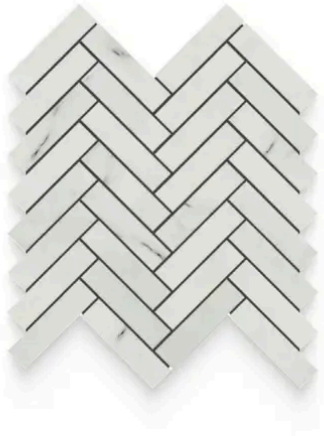

# 1 x 4 Bianco Bello Honed Herringbone Mosaic

1x4 Bianco Bello Honed Herringbone Mosaic

SKU

MOS-BIABEL-14HER-H

COLOR OPTIONS

**Bianco  
Bello**

SHAPE / SIZE

0.5 x 12 Pencil

## PRODUCT GALLERY

---

Bianco Bello - Italian for "beautiful white" - embodies timeless elegance. This series boasts a stunning array, ranging from delicate 2-inch hexagons to grand 12x24 rectangles. Bianco Bello offers unparalleled design flexibility with 4 distinct trims (pencil, baseboard, chair rail, and bullnose) and 5 mosaic patterns (square, hexagon, herringbone, and penny round). The white base with cool and warm tones creates a sense of spaciousness, while the high variation in veining patterns adds a touch of individuality to each piece. Crafted from luxurious marble, Bianco Bello allows you to mix and match colors to create captivating layouts and patterns, polished, tumbled, or honed to suit your desired aesthetic.