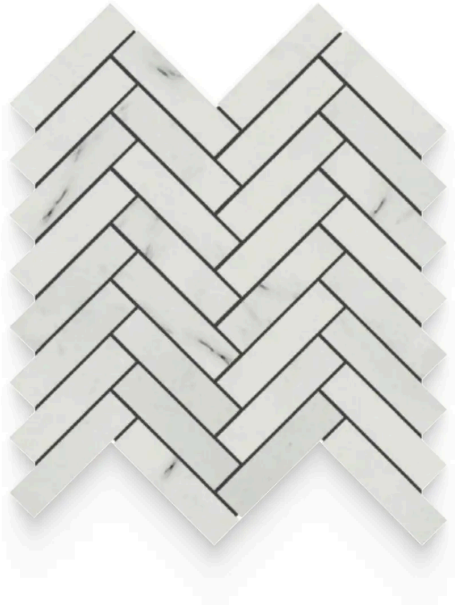

# 1 x 4 Bianco Bello Honed Herringbone Mosaic

1x4 Bianco Bello Honed Herringbone Mosaic

SKU

MOS-BIABEL-14HER-H

COLOR OPTIONS

**Bianco  
Bello**

SHAPE / SIZE

0.5 x 12 Pencil

0.75 x 0.75 Penny  
Round

0.75 x 12 Bullnose

1 x 1 Square

1 x 4 Herringbone

2 x 2 Hexagon

2 x 12 Chair Rail

3 x 3 Hexagon

## PRODUCT INFORMATION

Material  
Marble

Shape  
Herringbone

Chip/Tile Size  
1 x 4

Finish  
Honed

Color  
Bianco Bello

Sq Ft Per Piece  
0.92

Glazed  
N/A

## PRODUCT GALLERY

---

Bianco Bello - Italian for "beautiful white" - embodies timeless elegance. This series boasts a stunning array, ranging from delicate 2-inch hexagons to grand 12x24 rectangles. Bianco Bello offers unparalleled design flexibility with 4 distinct trims (pencil, baseboard, chair rail, and bullnose) and 5 mosaic patterns (square, hexagon, herringbone, and penny round). The white base with cool and warm tones creates a sense of spaciousness, while the high variation in veining patterns adds a touch of individuality to each piece. Crafted from luxurious marble, Bianco Bello allows you to mix and match colors to create captivating layouts and patterns, polished, tumbled, or honed to suit your desired aesthetic.