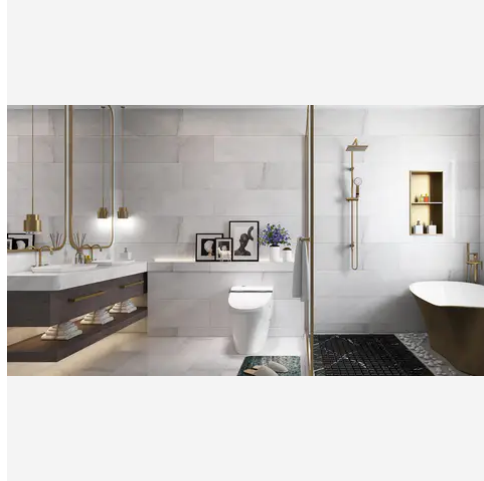

# 1 x 4 Bianco Bello Honed Herringbone Mosaic

1x4 Bianco Bello Honed Herringbone Mosaic

SKU

MOS-BIABEL-14HER-H

COLOR OPTIONS

**Bianco  
Bello**

SHAPE / SIZE

0.5 x 12 Pencil

## PRODUCT GALLERY

---

Bianco Bello - Italian for "beautiful white" - embodies timeless elegance. This series boasts a stunning array, ranging from delicate 2-inch hexagons to grand 12x24 rectangles. Bianco Bello offers unparalleled design flexibility with 4 distinct trims (pencil, baseboard, chair rail, and bullnose) and 5 mosaic patterns (square, hexagon, herringbone, and penny round). The white base with cool and warm tones creates a sense of spaciousness, while the high variation in veining patterns adds a touch of individuality to each piece. Crafted from luxurious marble, Bianco Bello allows you to mix and match colors to create captivating layouts and patterns, polished, tumbled, or honed to suit your desired aesthetic.