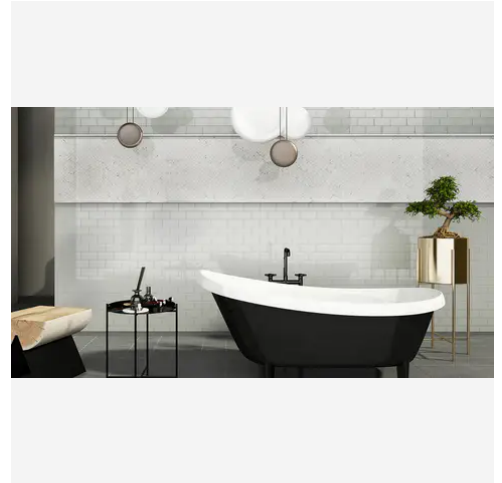

PRODUCT GALLERY

Embrace the timeless purity of the Thassos White, a series defined by its pristine white marble and available in both honed and polished finishes. This versatile series includes four tile shapes—3x6, 18x18, 12x12, and 12x24—perfect for creating clean, elegant surfaces. Complementing the tiles are a variety of mosaic patterns: penny round, hexagon, herringbone, basketweave, and squares, offering endless design possibilities. The series is completed with four trim styles—baseboard, chair rail, bullnose, and pencil—allowing for a flawless and refined finish in any space.