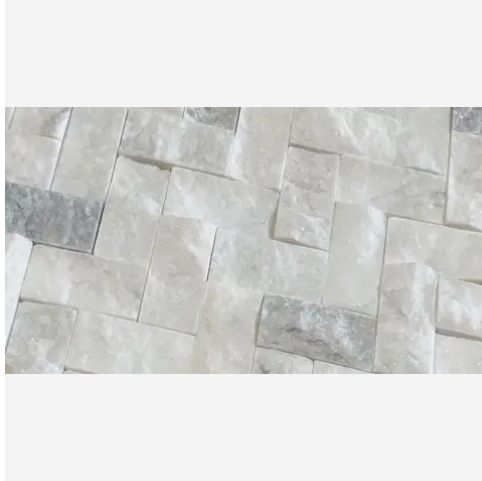

STONE PRODUCTS
UNLIMITED, INC

1 x 2 Daphne White Split Face Herringbone Mosaic

1x2 Daphne White Split Face Herringbone Mosaic

SKU

MOS-DAPWHI-12HER-SF

COLOR OPTIONS

**Daphne
White**

SHAPE / SIZE

PRODUCT INFORMATION

Material
Marble

Shape
Herringbone

Chip/Tile Size
1 x 2

Finish
Split Face

Color
Daphne White

Sq Ft Per Piece
0.88

Glazed
N/A

PRODUCT GALLERY

Make a statement with the dramatic elegance of Daphne White. This series features a white base accentuated with striking veins in bold gold and gray tones. Offered in 3 versatile sizes (12x24, 4x12, and 6x6 hexagon), Daphne White caters to a range of design applications. The collection includes 2 modern profile trims for a sleek finish. Unleash your creativity with a staggering 12 mosaic patterns, allowing you to create truly unique designs. The high variation in veining ensures each piece is one-of-a-kind, adding a touch of drama to your space. Mix and match tiles to create captivating layouts and patterns, choosing between a polished, tumbled, or honed finish to complete your vision.