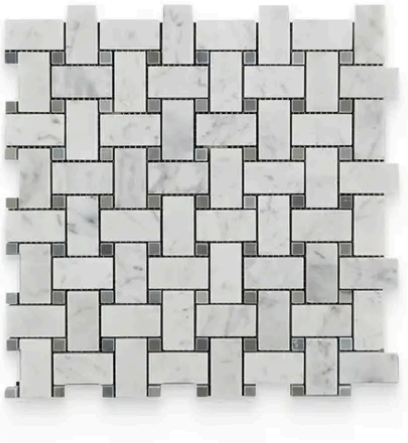

1 x 2 Carrara White Polished Blue Dot Basketweave Mosaic

1x2 Carrara White Polished Blue Dot Basketweave Mosaic

SKU

MOS-CARWHI-BWG-P

COLOR OPTIONS

**Carrara
White Blue
Dot**

Carrara
White Black
Dot

SHAPE / SIZE

Tile Thickness
10 mm

Shade Variation
V4

Texture Variation
N/A

Size Variation
N/A

Pits & Chips Variation
N/A

PACKAGING INFORMATION

Pieces Per Box
N/A

Sq Ft Per Box
N/A

PRODUCT GALLERY

Embrace the enduring beauty of Carrara White. This collection features the classic Italian marble in a timeless palette with gray veins. Carrara White offers unparalleled design flexibility with an extensive range of sizes, encompassing hexagons, squares, and rectangles. The series includes 4 trim options and a stunning selection of 6 mosaic patterns (basketweave, square, hexagon, herringbone, and penny round) for limitless design possibilities. The high variation in veining ensures each piece is one-of-a-kind, adding a touch of individuality to your space. Mix and match tiles to create captivating layouts and patterns, choosing between a polished or honed finish to complete your vision.