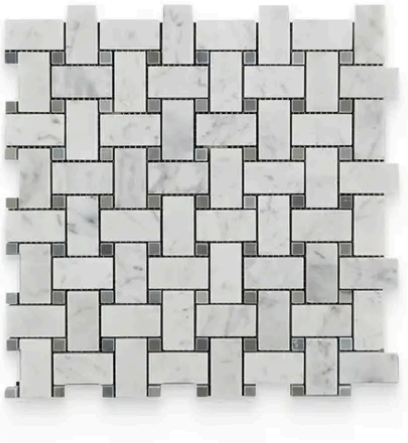

1 x 2 Carrara White Honed Blue Dot Basketweave Mosaic

1x2 Carrara White Honed Blue Dot Basketweave Mosaic

SKU

MOS-CARWHI-BWG-H

COLOR OPTIONS

**Carrara
White Blue
Dot**

Carrara
White Black
Dot

SHAPE / SIZE

Tile Thickness
10 mm

Shade Variation
V4

Texture Variation
N/A

Size Variation
N/A

Pits & Chips Variation
N/A

PACKAGING INFORMATION

Pieces Per Box
N/A

Sq Ft Per Box
N/A

PRODUCT GALLERY

Embrace the enduring beauty of Carrara White. This collection features the classic Italian marble in a timeless palette with gray veins. Carrara White offers unparalleled design flexibility with an extensive range of sizes, encompassing hexagons, squares, and rectangles. The series includes 4 trim options and a stunning selection of 6 mosaic patterns (basketweave, square, hexagon, herringbone, and penny round) for limitless design possibilities. The high variation in veining ensures each piece is one-of-a-kind, adding a touch of individuality to your space. Mix and match tiles to create captivating layouts and patterns, choosing between a polished or honed finish to complete your vision.