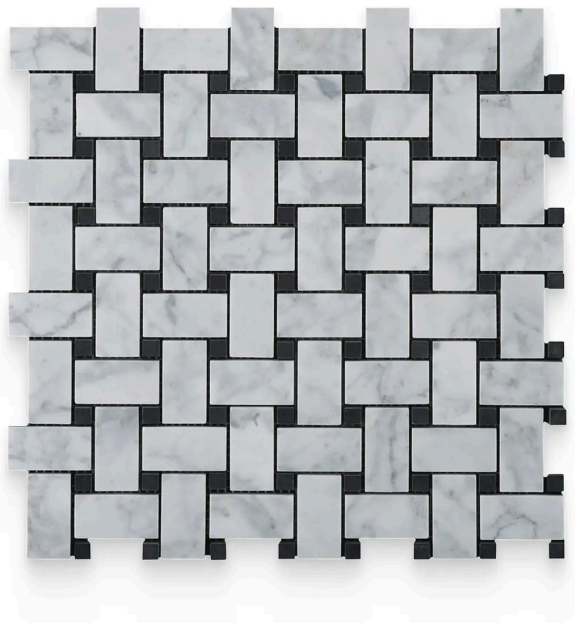

1 x 2 Carrara White Honed Black Dot Basketweave Mosaic

1x2 Carrara White Honed Black Dot Basketweave Mosaic

SKU
MOS-CARWHI-BWB-H

COLOR OPTIONS

SHAPE / SIZE

0.5 x 12 Pencil	0.75 x 0.75 Penny Round	0.75 x 12 Bullnose
1 x 1 Square	 1 x 2 Basketweave	1 x 4 Herringbone
2 x 2 Hexagon	2 x 12 Chair Rail	

PRODUCT INFORMATION

Material Marble	Shape Basketweave
Chip/Tile Size 1 x 2	Finish Honed
Color Carrara White Black Dot	Sq Ft Per Piece 1
Glazed N/A	Tile Thickness 10 mm
Shade Variation V4	Texture Variation N/A
Size Variation N/A	Pits & Chips Variation N/A

PRODUCT GALLERY

Embrace the enduring beauty of Carrara White. This collection features the classic Italian marble in a timeless palette with gray veins. Carrara White offers unparalleled design flexibility with an extensive range of sizes, encompassing hexagons, squares, and rectangles. The series includes 4 trim options and a stunning selection of 6 mosaic patterns (basketweave, square, hexagon, herringbone, and penny round) for limitless design possibilities. The high variation in veining ensures each piece is one-of-a-kind, adding a touch of individuality to your space. Mix and match tiles to create captivating layouts and patterns, choosing between a polished or honed finish to complete your vision.