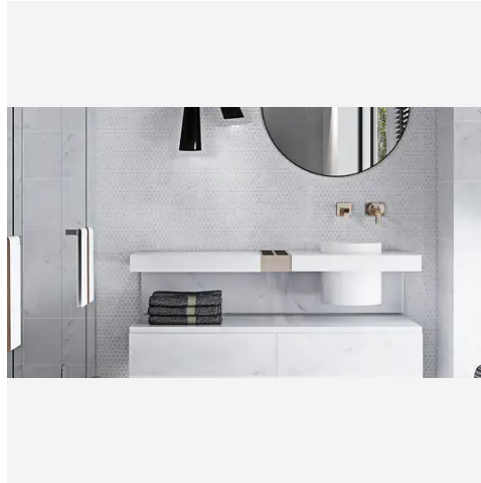

PRODUCT GALLERY

Embrace the enduring beauty of Carrara White. This collection features the classic Italian marble in a timeless palette with gray veins. Carrara White offers unparalleled design flexibility with an extensive range of sizes, encompassing hexagons, squares, and rectangles. The series includes 4 trim options and a stunning selection of 6 mosaic patterns (basketweave, square, hexagon, herringbone, and penny round) for limitless design possibilities. The high variation in veining ensures each piece is one-of-a-kind, adding a touch of individuality to your space. Mix and match tiles to create captivating layouts and patterns, choosing between a polished or honed finish to complete your vision.