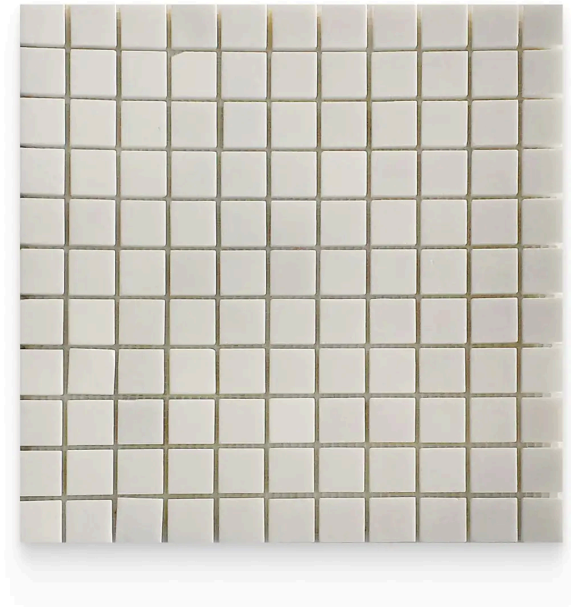

1 x 1 Thassos White Polished Square Mosaic

1x1 Thassos White Polished Square Mosaic

SKU

MOS-THAWHI-11-P

COLOR OPTIONS

**Thassos
White**

SHAPE / SIZE

0.5 x 12 Pencil

0.75 x 0.75 Penny
Round

0.75 x 12 Bullnose

1 x 1 Square

1 x 2 Basketweave

1 x 4 Herringbone

2 x 2 Hexagon

2 x 12 Crown
Molding

PRODUCT INFORMATION

Material
Marble

Shape
Square

Chip/Tile Size
1 x 1

Finish
Polished

Color
Thassos White

Sq Ft Per Piece
1

Glazed
N/A

Tile Thickness
10 mm

PRODUCT GALLERY

Embrace the timeless purity of the Thassos White, a series defined by its pristine white marble and available in both honed and polished finishes. This versatile series includes four tile shapes—3x6, 18x18, 12x12, and 12x24—perfect for creating clean, elegant surfaces. Complementing the tiles are a variety of mosaic patterns: penny round, hexagon, herringbone, basketweave, and squares, offering endless design possibilities. The series is completed with four trim styles—baseboard, chair rail, bullnose, and pencil—allowing for a flawless and refined finish in any space.