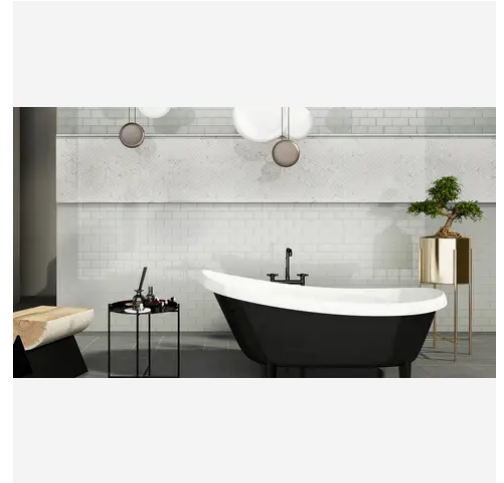

1 x 1 Thassos White Polished Square Mosaic

1x1 Thassos White Polished Square Mosaic

SKU

MOS-THAWHI-11-P

COLOR OPTIONS

**Thassos
White**

SHAPE / SIZE

0.5 x 12 Pencil

PRODUCT GALLERY

Embrace the timeless purity of the Thassos White, a series defined by its pristine white marble and available in both honed and polished finishes. This versatile series includes four tile shapes—3x6, 18x18, 12x12, and 12x24—perfect for creating clean, elegant surfaces. Complementing the tiles are a variety of mosaic patterns: penny round, hexagon, herringbone, basketweave, and squares, offering endless design possibilities. The series is completed with four trim styles—baseboard, chair rail, bullnose, and pencil—allowing for a flawless and refined finish in any space.