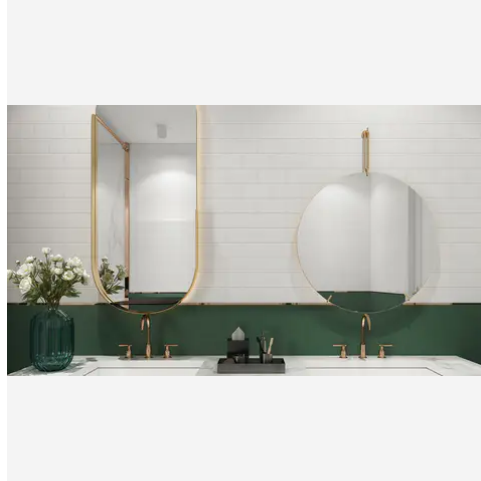

1 x 1 Thassos White Honed Square Mosaic

1x1 Thassos White Honed Square Mosaic

SKU
MOS-THAWHI-11-H

COLOR OPTIONS

**Thassos
White**

SHAPE / SIZE

0.5 x 12 Pencil	 0.75 x 0.75 Penny Round	0.75 x 12 Bullnose
 1 x 1 Square	 1 x 2 Basketweave	 1 x 4 Herringbone
 2 x 2 Hexagon	2 x 12 Crown Molding	

PRODUCT GALLERY

Embrace the timeless purity of the Thassos White, a series defined by its pristine white marble and available in both honed and polished finishes. This versatile series includes four tile shapes—3x6, 18x18, 12x12, and 12x24—perfect for creating clean, elegant surfaces. Complementing the tiles are a variety of mosaic patterns: penny round, hexagon, herringbone, basketweave, and squares, offering endless design possibilities. The series is completed with four trim styles—baseboard, chair rail, bullnose, and pencil—allowing for a flawless and refined finish in any space.