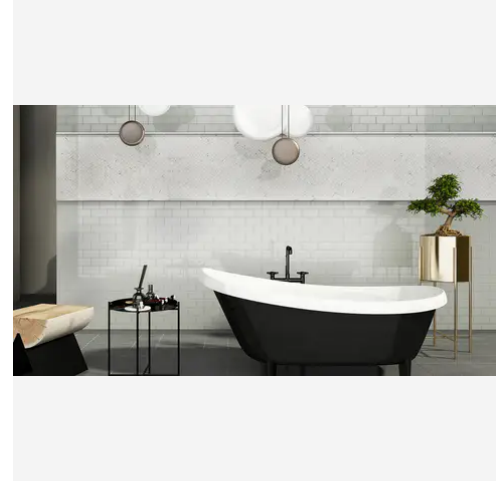

1 x 1 Thassos White Honed Square Mosaic

1x1 Thassos White Honed Square Mosaic

SKU
MOS-THAWHI-11-H

COLOR OPTIONS

**Thassos
White**

SHAPE / SIZE

0.5 x 12 Pencil	 0.75 x 0.75 Penny Round	0.75 x 12 Bullnose
 1 x 1 Square	 1 x 2 Basketweave	 1 x 4 Herringbone
 2 x 2 Hexagon	2 x 12 Crown Molding	

PRODUCT GALLERY

Embrace the timeless purity of the Thassos White, a series defined by its pristine white marble and available in both honed and polished finishes. This versatile series includes four tile shapes—3x6, 18x18, 12x12, and 12x24—perfect for creating clean, elegant surfaces. Complementing the tiles are a variety of mosaic patterns: penny round, hexagon, herringbone, basketweave, and squares, offering endless design possibilities. The series is completed with four trim styles—baseboard, chair rail, bullnose, and pencil—allowing for a flawless and refined finish in any space.