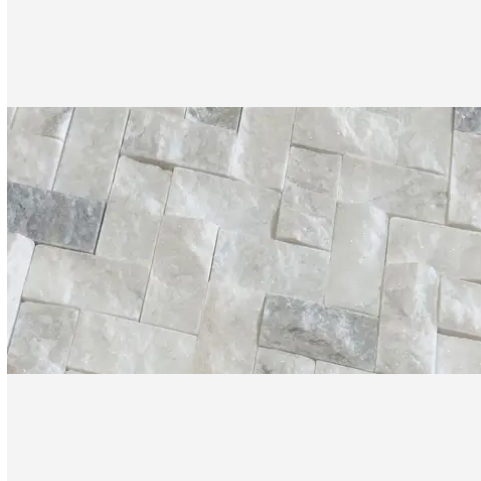

1 x 1 Daphne White Polished Penny Round Mosaic

1x1 Daphne White Polished Penny Round Mosaic

SKU
MOS-DAPWHI-PE-P

COLOR OPTIONS

Daphne White

SHAPE / SIZE

0.75 x 12 Modern Bullnose	 1 x 1 Penny Round	1 x 2 Brick
1 x 2 Herringbone	 1 x 4 Herringbone	 1 x 4 Stacked
2 x 2 Hexagon	 2 x 6 Picket	

PRODUCT INFORMATION

Material Marble	Shape Penny Round
Chip/Tile Size 1 x 1	Finish Polished
Color Daphne White	Sq Ft Per Piece 1
Glazed N/A	Tile Thickness 10 mm
Shade Variation V4	Texture Variation N/A
Size Variation N/A	Pits & Chips Variation N/A

PRODUCT GALLERY

Make a statement with the dramatic elegance of Daphne White. This series features a white base accentuated with striking veins in bold gold and gray tones. Offered in 3 versatile sizes (12x24, 4x12, and 6x6 hexagon), Daphne White caters to a range of design applications. The collection includes 2 modern profile trims for a sleek finish. Unleash your creativity with a staggering 12 mosaic patterns, allowing you to create truly unique designs. The high variation in veining ensures each piece is one-of-a-kind, adding a touch of drama to your space. Mix and match tiles to create captivating layouts and patterns, choosing between a polished, tumbled, or honed finish to complete your vision.