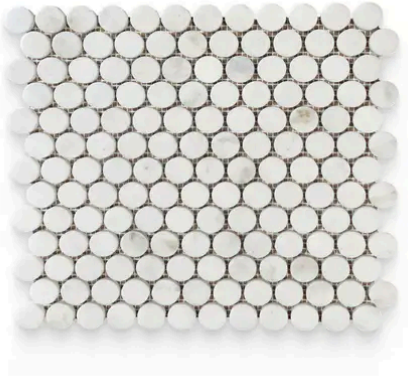

1 x 1 Daphne White Polished Penny Round Mosaic

1x1 Daphne White Polished Penny Round Mosaic

SKU
MOS-DAPWHI-PE-P

COLOR OPTIONS

Daphne White

SHAPE / SIZE

0.75 x 12 Modern Bullnose	 1 x 1 Penny Round	1 x 2 Brick
1 x 2 Herringbone	 1 x 4 Herringbone	 1 x 4 Stacked
2 x 2 Hexagon	 2 x 6 Picket	

PRODUCT INFORMATION

Material Marble	Shape Penny Round
Chip/Tile Size 1 x 1	Finish Polished
Color Daphne White	Sq Ft Per Piece 1
Glazed N/A	Tile Thickness 10 mm
Shade Variation V4	Texture Variation N/A
Size Variation N/A	Pits & Chips Variation N/A

PRODUCT GALLERY

Make a statement with the dramatic elegance of Daphne White. This series features a white base accentuated with striking veins in bold gold and gray tones. Offered in 3 versatile sizes (12x24, 4x12, and 6x6 hexagon), Daphne White caters to a range of design applications. The collection includes 2 modern profile trims for a sleek finish. Unleash your creativity with a staggering 12 mosaic patterns, allowing you to create truly unique designs. The high variation in veining ensures each piece is one-of-a-kind, adding a touch of drama to your space. Mix and match tiles to create captivating layouts and patterns, choosing between a polished, tumbled, or honed finish to complete your vision.