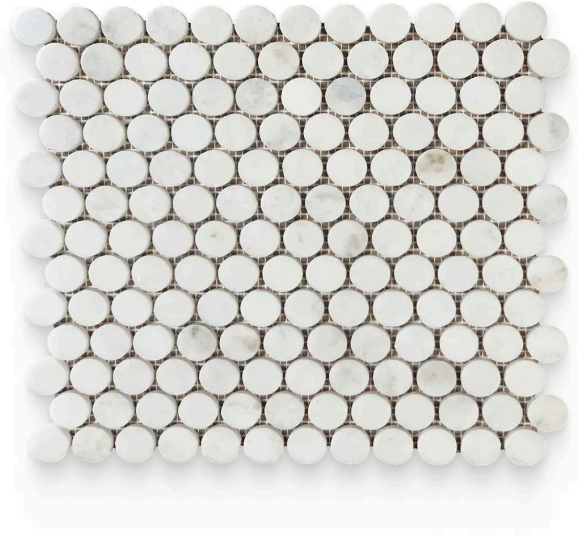

1 x 1 Daphne White Polished Penny Round Mosaic

1x1 Daphne White Polished Penny Round Mosaic

SKU
MOS-DAPWHI-PE-P

COLOR OPTIONS

Daphne White

SHAPE / SIZE

0.75 x 12 Modern Bullnose	 1 x 1 Penny Round	1 x 2 Brick
1 x 2 Herringbone	 1 x 4 Herringbone	 1 x 4 Stacked
2 x 2 Hexagon	 2 x 6 Picket	

PRODUCT INFORMATION

Material Marble	Shape Penny Round
Chip/Tile Size 1 x 1	Finish Polished
Color Daphne White	Sq Ft Per Piece 1
Glazed N/A	Tile Thickness 10 mm
Shade Variation V4	Texture Variation N/A
Size Variation N/A	Pits & Chips Variation N/A

PRODUCT GALLERY

Make a statement with the dramatic elegance of Daphne White. This series features a white base accentuated with striking veins in bold gold and gray tones. Offered in 3 versatile sizes (12x24, 4x12, and 6x6 hexagon), Daphne White caters to a range of design applications. The collection includes 2 modern profile trims for a sleek finish. Unleash your creativity with a staggering 12 mosaic patterns, allowing you to create truly unique designs. The high variation in veining ensures each piece is one-of-a-kind, adding a touch of drama to your space. Mix and match tiles to create captivating layouts and patterns, choosing between a polished, tumbled, or honed finish to complete your vision.