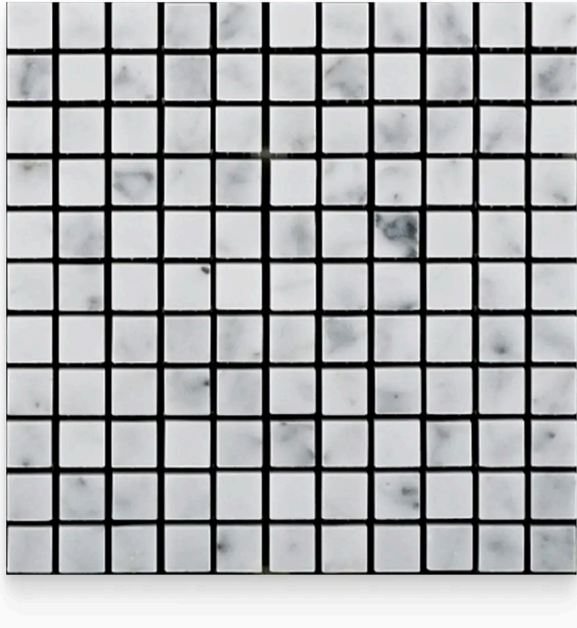

# 1 x 1 Carrara White Polished Square Mosaic

1x1 Carrara White Polished Square Mosaic

SKU  
MOS-CARWHI-11-P

### COLOR OPTIONS

**Carrara White**

### PRODUCT INFORMATION

Material Marble	Shape Square
Chip/Tile Size 1 x 1	Finish Polished
Color Carrara White	Sq Ft Per Piece 1
Glazed N/A	Tile Thickness 10 mm
Shade Variation V4	Texture Variation N/A
Size Variation N/A	Pits & Chips Variation N/A

## PRODUCT GALLERY

---

Embrace the enduring beauty of Carrara White. This collection features the classic Italian marble in a timeless palette with gray veins. Carrara White offers unparalleled design flexibility with an extensive range of sizes, encompassing hexagons, squares, and rectangles. The series includes 4 trim options and a stunning selection of 6 mosaic patterns (basketweave, square, hexagon, herringbone, and penny round) for limitless design possibilities. The high variation in veining ensures each piece is one-of-a-kind, adding a touch of individuality to your space. Mix and match tiles to create captivating layouts and patterns, choosing between a polished or honed finish to complete your vision.