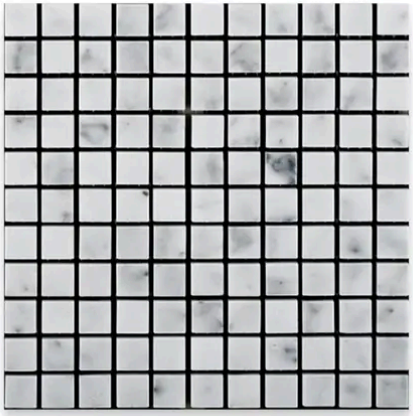

## PRODUCT GALLERY

---

Embrace the enduring beauty of Carrara White. This collection features the classic Italian marble in a timeless palette with gray veins. Carrara White offers unparalleled design flexibility with an extensive range of sizes, encompassing hexagons, squares, and rectangles. The series includes 4 trim options and a stunning selection of 6 mosaic patterns (basketweave, square, hexagon, herringbone, and penny round) for limitless design possibilities. The high variation in veining ensures each piece is one-of-a-kind, adding a touch of individuality to your space. Mix and match tiles to create captivating layouts and patterns, choosing between a polished or honed finish to complete your vision.