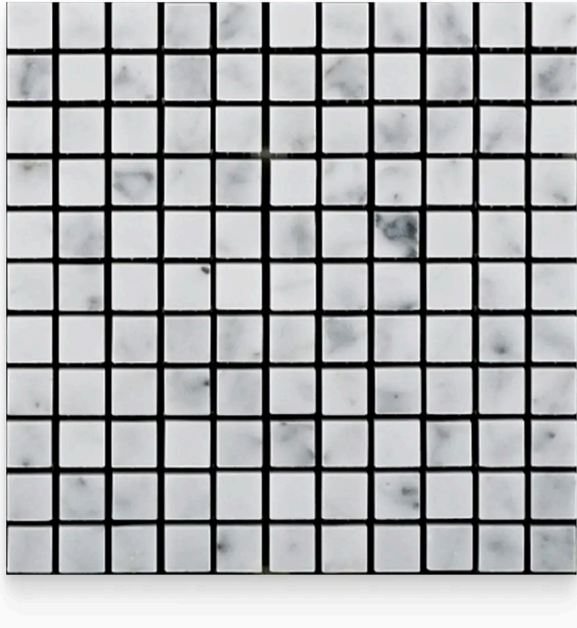

# 1 x 1 Carrara White Honed Square Mosaic

1x1 Carrara White Honed Square Mosaic

SKU  
MOS-CARWHI-11-H

### COLOR OPTIONS

**Carrara White**

### PRODUCT INFORMATION

Material Marble	Shape Square
Chip/Tile Size 1 x 1	Finish Honed
Color Carrara White	Sq Ft Per Piece 1
Glazed N/A	Tile Thickness 10 mm
Shade Variation V4	Texture Variation N/A
Size Variation N/A	Pits & Chips Variation N/A

## PRODUCT GALLERY

---

Embrace the enduring beauty of Carrara White. This collection features the classic Italian marble in a timeless palette with gray veins. Carrara White offers unparalleled design flexibility with an extensive range of sizes, encompassing hexagons, squares, and rectangles. The series includes 4 trim options and a stunning selection of 6 mosaic patterns (basketweave, square, hexagon, herringbone, and penny round) for limitless design possibilities. The high variation in veining ensures each piece is one-of-a-kind, adding a touch of individuality to your space. Mix and match tiles to create captivating layouts and patterns, choosing between a polished or honed finish to complete your vision.