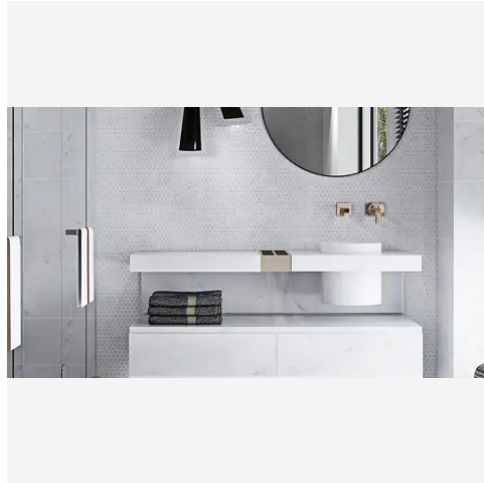

## PRODUCT GALLERY

---

Embrace the enduring beauty of Carrara White. This collection features the classic Italian marble in a timeless palette with gray veins. Carrara White offers unparalleled design flexibility with an extensive range of sizes, encompassing hexagons, squares, and rectangles. The series includes 4 trim options and a stunning selection of 6 mosaic patterns (basketweave, square, hexagon, herringbone, and penny round) for limitless design possibilities. The high variation in veining ensures each piece is one-of-a-kind, adding a touch of individuality to your space. Mix and match tiles to create captivating layouts and patterns, choosing between a polished or honed finish to complete your vision.