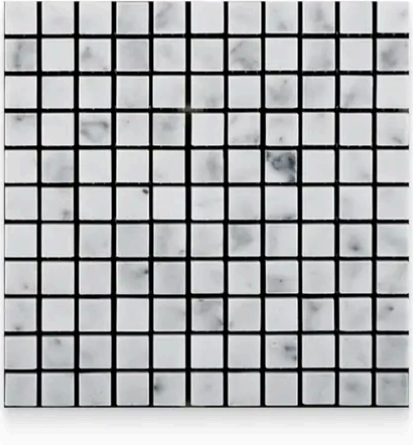

## PRODUCT GALLERY

---

Embrace the enduring beauty of Carrara White. This collection features the classic Italian marble in a timeless palette with gray veins. Carrara White offers unparalleled design flexibility with an extensive range of sizes, encompassing hexagons, squares, and rectangles. The series includes 4 trim options and a stunning selection of 6 mosaic patterns (basketweave, square, hexagon, herringbone, and penny round) for limitless design possibilities. The high variation in veining ensures each piece is one-of-a-kind, adding a touch of individuality to your space. Mix and match tiles to create captivating layouts and patterns, choosing between a polished or honed finish to complete your vision.