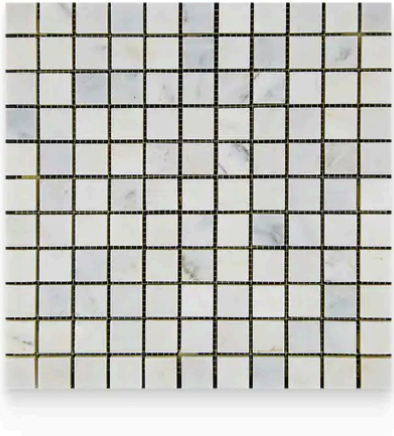

## PRODUCT GALLERY

---

Bianco Bello - Italian for "beautiful white" - embodies timeless elegance. This series boasts a stunning array, ranging from delicate 2-inch hexagons to grand 12x24 rectangles. Bianco Bello offers unparalleled design flexibility with 4 distinct trims (pencil, baseboard, chair rail, and bullnose) and 5 mosaic patterns (square, hexagon, herringbone, and penny round). The white base with cool and warm tones creates a sense of spaciousness, while the high variation in veining patterns adds a touch of individuality to each piece. Crafted from luxurious marble, Bianco Bello allows you to mix and match colors to create captivating layouts and patterns, polished, tumbled, or honed to suit your desired aesthetic.