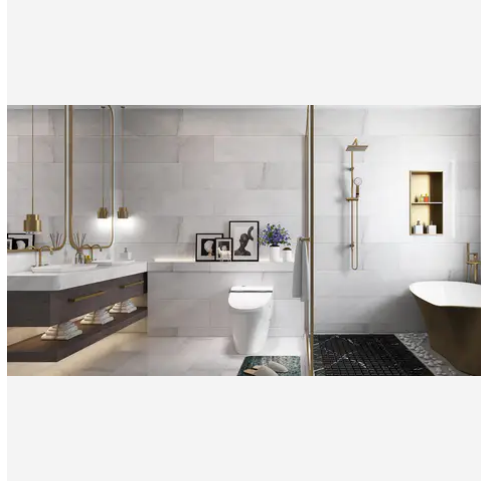

## PRODUCT GALLERY

---

Bianco Bello - Italian for "beautiful white" - embodies timeless elegance. This series boasts a stunning array, ranging from delicate 2-inch hexagons to grand 12x24 rectangles. Bianco Bello offers unparalleled design flexibility with 4 distinct trims (pencil, baseboard, chair rail, and bullnose) and 5 mosaic patterns (square, hexagon, herringbone, and penny round). The white base with cool and warm tones creates a sense of spaciousness, while the high variation in veining patterns adds a touch of individuality to each piece. Crafted from luxurious marble, Bianco Bello allows you to mix and match colors to create captivating layouts and patterns, polished, tumbled, or honed to suit your desired aesthetic.