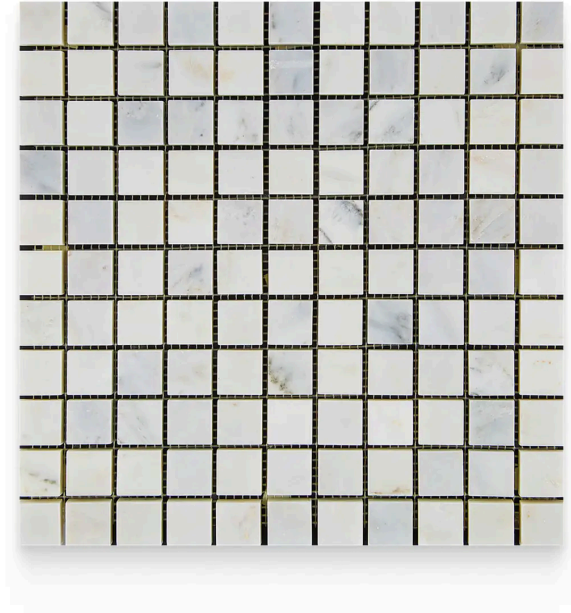

# 1 x 1 Bianco Bello Honed Square Mosaic

1x1 Bianco Bello Honed Square Mosaic

SKU

MOS-BIABEL-11-H

COLOR OPTIONS

**Bianco  
Bello**

SHAPE / SIZE

0.5 x 12 Pencil

0.75 x 0.75 Penny  
Round

0.75 x 12 Bullnose

1 x 1 Square

1 x 4 Herringbone

2 x 2 Hexagon

2 x 12 Chair Rail

3 x 3 Hexagon

## PRODUCT INFORMATION

Material  
Marble

Shape  
Square

Chip/Tile Size  
1 x 1

Finish  
Honed

Color  
Bianco Bello

Sq Ft Per Piece  
1

Glazed  
N/A

## PRODUCT GALLERY

---

Bianco Bello - Italian for "beautiful white" - embodies timeless elegance. This series boasts a stunning array, ranging from delicate 2-inch hexagons to grand 12x24 rectangles. Bianco Bello offers unparalleled design flexibility with 4 distinct trims (pencil, baseboard, chair rail, and bullnose) and 5 mosaic patterns (square, hexagon, herringbone, and penny round). The white base with cool and warm tones creates a sense of spaciousness, while the high variation in veining patterns adds a touch of individuality to each piece. Crafted from luxurious marble, Bianco Bello allows you to mix and match colors to create captivating layouts and patterns, polished, tumbled, or honed to suit your desired aesthetic.