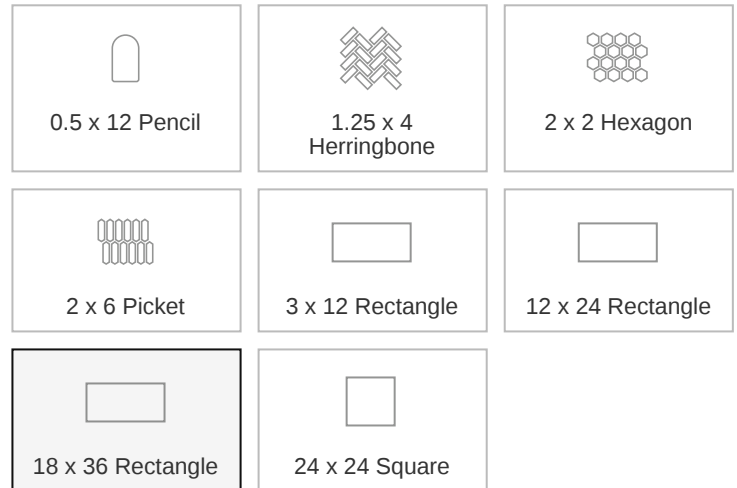

## SHAPE / SIZE

## PRODUCT INFORMATION

Material  
Limestone

Shape  
Rectangle

Chip/Tile Size  
18 x 36

Finish  
Honed

Color  
Mojave Dunes

Sq Ft Per Piece  
N/A

Glazed  
N/A

## PRODUCT GALLERY

---

Experience the timeless appeal of our Mojave Dunes series, featuring four tile sizes—24x24, 18x36, 3x12, and 12x24—paired with a sleek pencil trim and three mosaic options including picket, hexagon, and herringbone. Crafted from limestone, these tiles showcase a beige/taupe color base with minimal variation, offering a modern yet timeless look. With a honed finish, they exude sophistication, making them perfect for both interior and exterior projects. Mix and match with other colors to design captivating layouts and patterns that elevate your space with understated elegance.