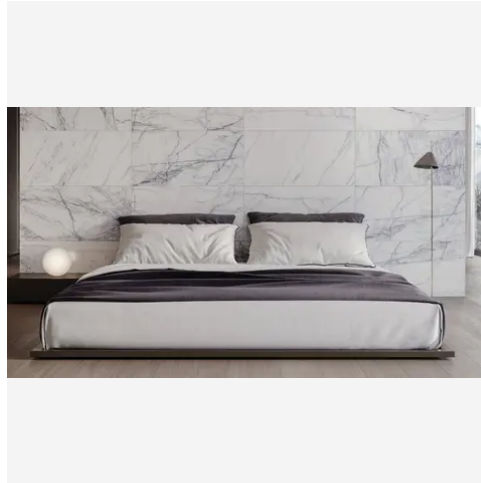

## PRODUCT GALLERY

---

Introduce a bold statement to your interiors with the Lilac Series, featuring striking purple veins set against a backdrop of pristine white marble. This collection offers three elegant tile shapes—3x12, 12x24, and 18x36—designed to create a sophisticated and visually captivating space. Complementing the tiles are four intricate mosaic patterns: penny round, hexagon, herringbone, and picket, along with a coordinating trim to complete the look. The honed finish enhances the natural beauty of the marble, making the Lilac Series an ideal choice for those seeking to infuse their spaces with a unique blend of luxury and artistic flair.