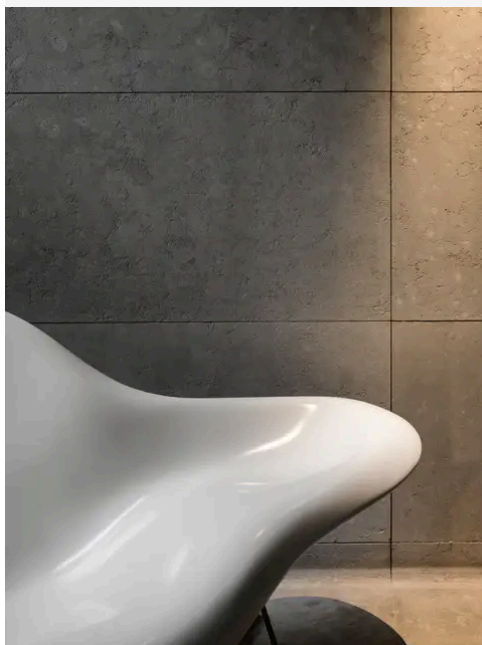

# 18 x 36 Layla Dark Textured Rectangle Tile

Transport yourself to the enchanting nights of the Mediterranean with Layla Dark, a captivating hue in our Mediterranean Limestone Collection. Infused with the allure of moonlit evenings, Layla Dark embodies a sense of mystery and sophistication. Its deep, rich tones create a mesmerizing backdrop for any space, whether indoors or outdoors. Perfect for both interior and exterior applications, Layla Dark adds a touch of timeless elegance to your surroundings. Available in a variety of sizes including 3x12, 6x6, 12x24, and 18x36, Layla Dark offers versatility in design, allowing you to create stunning floors, walls, and accents. Embrace the essence of the Mediterranean with Layla Dark and immerse yourself in its alluring beauty.

---

---

PRODUCT GALLERY

---

Transport yourself to the enchanting nights of the Mediterranean with Layla Dark, a captivating hue in our Mediterranean Limestone Collection. Infused with the allure of moonlit evenings, Layla Dark embodies a sense of mystery and sophistication. Its deep, rich tones create a mesmerizing backdrop for any space, whether indoors or outdoors. Perfect for both interior and exterior applications, Layla Dark adds a touch of timeless elegance to your surroundings. Available in a variety of sizes including 3x12, 6x6, 12x24, and 18x36, Layla Dark offers versatility in design, allowing you to create stunning floors, walls, and accents. Embrace the essence of the Mediterranean with Layla Dark and immerse yourself in its alluring beauty.