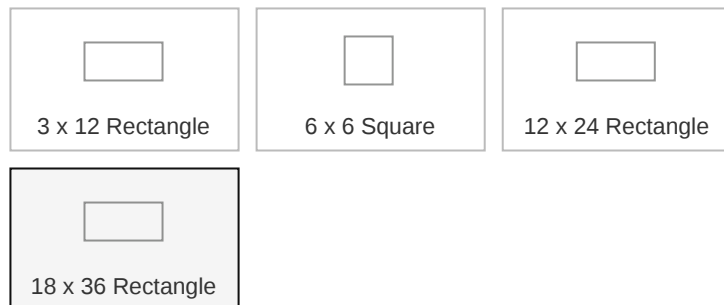

# 18 x 36 Layla Dark Textured Rectangle Tile

Transport yourself to the enchanting nights of the Mediterranean with Layla Dark, a captivating hue in our Mediterranean Limestone Collection. Infused with the allure of moonlit evenings, Layla Dark embodies a sense of mystery and sophistication. Its deep, rich tones create a mesmerizing backdrop for any space, whether indoors or outdoors. Perfect for both interior and exterior applications, Layla Dark adds a touch of timeless elegance to your surroundings. Available in a variety of sizes including 3x12, 6x6, 12x24, and 18x36, Layla Dark offers versatility in design, allowing you to create stunning floors, walls, and accents. Embrace the essence of the Mediterranean with Layla Dark and immerse yourself in its alluring beauty.

## SHAPE / SIZE

## PRODUCT INFORMATION

Material  
 Limestone

Shape  
 Rectangle

Chip/Tile Size  
 18 x 36

Finish  
 Textured

Color  
 Layla Dark

Sq Ft Per Piece  
 4.5

Glazed  
 N/A