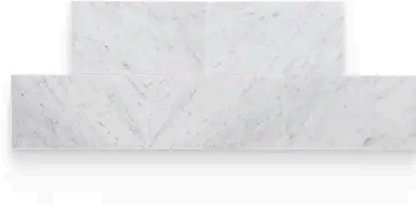

PRODUCT GALLERY

Embrace the enduring beauty of Carrara White. This collection features the classic Italian marble in a timeless palette with gray veins. Carrara White offers unparalleled design flexibility with an extensive range of sizes, encompassing hexagons, squares, and rectangles. The series includes 4 trim options and a stunning selection of 6 mosaic patterns (basketweave, square, hexagon, herringbone, and penny round) for limitless design possibilities. The high variation in veining ensures each piece is one-of-a-kind, adding a touch of individuality to your space. Mix and match tiles to create captivating layouts and patterns, choosing between a polished or honed finish to complete your vision.