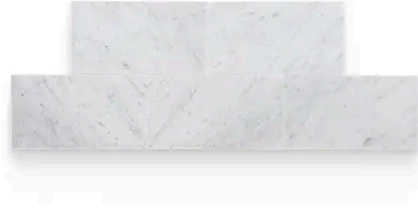

PRODUCT GALLERY

Embrace the enduring beauty of Carrara White. This collection features the classic Italian marble in a timeless palette with gray veins. Carrara White offers unparalleled design flexibility with an extensive range of sizes, encompassing hexagons, squares, and rectangles. The series includes 4 trim options and a stunning selection of 6 mosaic patterns (basketweave, square, hexagon, herringbone, and penny round) for limitless design possibilities. The high variation in veining ensures each piece is one-of-a-kind, adding a touch of individuality to your space. Mix and match tiles to create captivating layouts and patterns, choosing between a polished or honed finish to complete your vision.