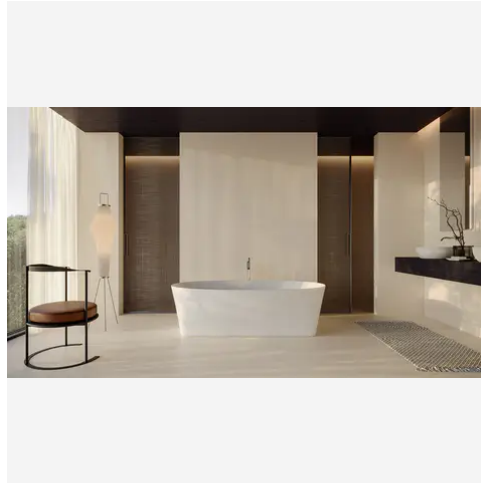

## PRODUCT GALLERY

---

Embrace the minimalist charm of our Caliza Capri series, featuring four tile sizes—24x24, 18x36, 3x12, and 12x24— a refined pencil trim and three mosaic options including picket, hexagon, and herringbone. Crafted from limestone, these tiles boast a beige base with minimal variation, offering a clean and neutral look that complements any design style. With a honed finish, they exude a contemporary aesthetic, creating a serene ambiance in any space. Mix and match with other colors to design captivating layouts and patterns that enhance your interior design. Limestone's durability and natural beauty make it perfect for indoor flooring, accent walls, and outdoor patios, adding a touch of understated elegance to any environment.