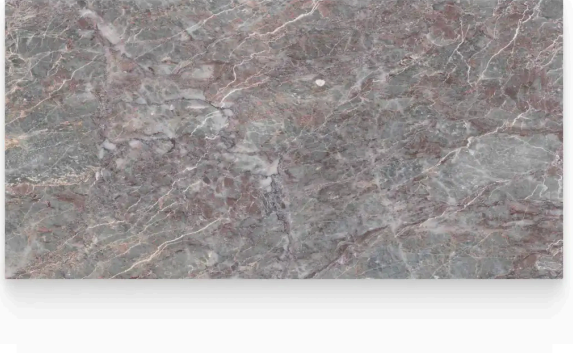

# 18 x 36 Burgundy Lilac Honed Rectangle Tile

18x36 Burgundy Lilac Honed Rectangle Tile

SKU  
SPUI-904098

COLOR OPTIONS

**Burgundy Lilac**

SHAPE / SIZE

 0.5 x 12 Pencil	 1.25 x 1.25 Penny Round	 1.25 x 4 Herringbone
 2 x 2 Hexagon	 2 x 6 Picket	 3 x 12 Rectangle
 12 x 24 Rectangle	 18 x 36 Rectangle	

PRODUCT INFORMATION

Material Marble	Shape Rectangle
Chip/Tile Size 18 x 36	Finish Honed
Color Burgundy Lilac	Sq Ft Per Piece N/A
Glazed N/A	Tile Thickness 10 mm
Shade Variation V3	Texture Variation N/A
Size Variation N/A	Pits & Chips Variation N/A

## PRODUCT GALLERY

---

Transform your space with our Burgundy Lilac series, featuring 18x36, 3x12, and 12x24 tile, a sleek pencil trim, and four mosaic options including 1.25" penny round, picket, hexagon, and herringbone. Crafted from marble, these tiles showcase a gray base with delicate veins of white, pink, and green, offering high variation for a captivating look. With a honed finish, they exude timeless elegance, making them the focal point of any room. Mix and match with other colors to create captivating layouts and patterns that enhance any design aesthetic. Marble's versatility makes it ideal for various applications, including flooring, wall cladding, and fireplace surrounds, adding a touch of sophistication to any space.