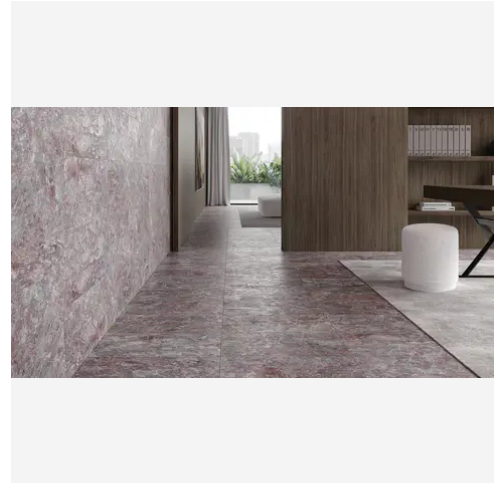

## PRODUCT GALLERY

---

Transform your space with our Burgundy Lilac series, featuring 18x36, 3x12, and 12x24 tile, a sleek pencil trim, and four mosaic options including 1.25" penny round, picket, hexagon, and herringbone. Crafted from marble, these tiles showcase a gray base with delicate veins of white, pink, and green, offering high variation for a captivating look. With a honed finish, they exude timeless elegance, making them the focal point of any room. Mix and match with other colors to create captivating layouts and patterns that enhance any design aesthetic. Marble's versatility makes it ideal for various applications, including flooring, wall cladding, and fireplace surrounds, adding a touch of sophistication to any space.