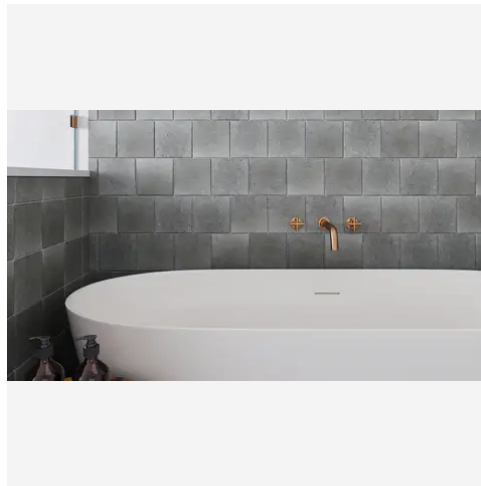

## PRODUCT GALLERY

---

Elevate your space with the contemporary sophistication of Arya Grey, a sleek option in our Mediterranean Limestone Collection. Inspired by the rugged cliffs of the Mediterranean coastline, Arya Grey exudes modern charm and timeless appeal. Its cool, neutral tones add a touch of understated luxury to any interior or exterior setting. Available in sizes including 3x12, 6x6, 12x24, and 18x36, Arya Grey offers flexibility in design, allowing you to create cohesive spaces with ease. Whether used for flooring, accent walls, or outdoor pathways, Arya Grey lends a sense of refinement to any space, making it the perfect choice for those seeking both style and durability.