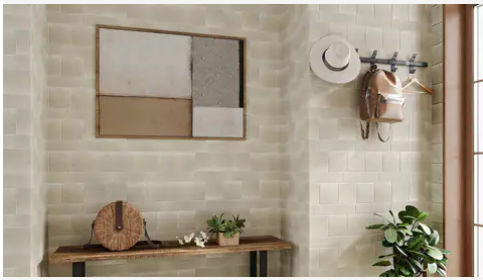

PRODUCT GALLERY

Experience the serene beauty of coastal landscapes with Amelie Sand, a graceful addition to our Mediterranean Limestone Collection. Inspired by the golden sands of the Mediterranean shores, Amelie Sand exudes warmth and tranquility. Its soft, neutral tones evoke a sense of relaxation, making it the perfect choice for both interior and exterior spaces. Available in sizes ranging from 3x12 to 18x36, Amelie Sand offers versatility in design, allowing you to create seamless transitions between indoor and outdoor areas. Whether adorning floors, walls, or outdoor patios, Amelie Sand brings a touch of understated elegance to any environment.