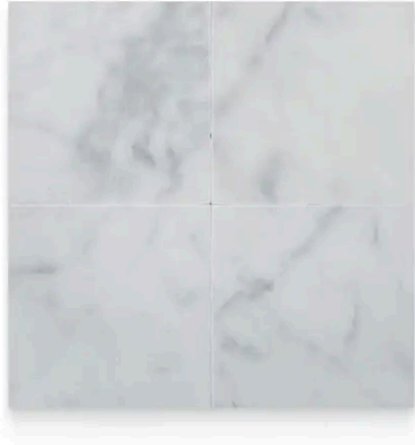

## PRODUCT GALLERY

---

Embrace the enduring beauty of Carrara White. This collection features the classic Italian marble in a timeless palette with gray veins. Carrara White offers unparalleled design flexibility with an extensive range of sizes, encompassing hexagons, squares, and rectangles. The series includes 4 trim options and a stunning selection of 6 mosaic patterns (basketweave, square, hexagon, herringbone, and penny round) for limitless design possibilities. The high variation in veining ensures each piece is one-of-a-kind, adding a touch of individuality to your space. Mix and match tiles to create captivating layouts and patterns, choosing between a polished or honed finish to complete your vision.