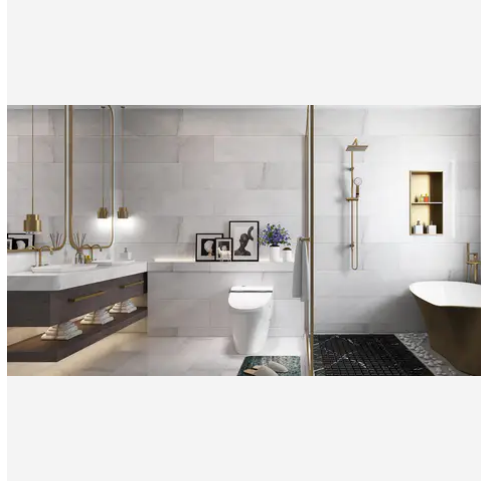

18 x 18 Bianco Bello Polished Square Tile

18x18 Bianco Bello Polished Square Tile

SKU

TIL-BIABEL-1818-P

COLOR OPTIONS

**Bianco
Bello**

SHAPE / SIZE

0.5 x 12 Pencil

Material
Marble

Shape
Square

Chip/Tile Size
18 x 18

Finish
Polished

Color
Bianco Bello

Sq Ft Per Piece
2.25

Glazed
N/A

Tile Thickness
10 mm

PRODUCT GALLERY

Bianco Bello - Italian for "beautiful white" - embodies timeless elegance. This series boasts a stunning array, ranging from delicate 2-inch hexagons to grand 12x24 rectangles. Bianco Bello offers unparalleled design flexibility with 4 distinct trims (pencil, baseboard, chair rail, and bullnose) and 5 mosaic patterns (square, hexagon, herringbone, and penny round). The white base with cool and warm tones creates a sense of spaciousness, while the high variation in veining patterns adds a touch of individuality to each piece. Crafted from luxurious marble, Bianco Bello allows you to mix and match colors to create captivating layouts and patterns, polished, tumbled, or honed to suit your desired aesthetic.