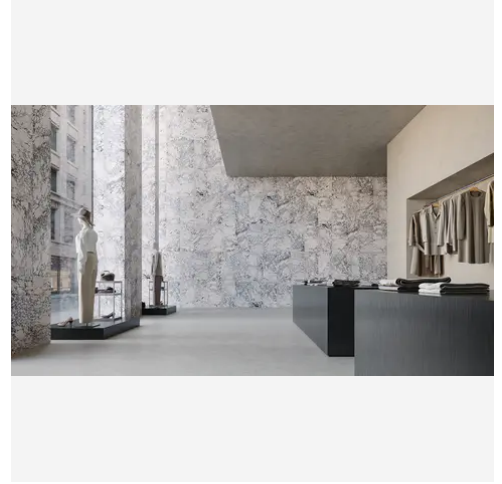

PRODUCT GALLERY

Make a bold statement with our Viola series, featuring three tile sizes—18x36, 3x12, and 12x24—paired with a refined pencil trim and three mosaic options including picket, hexagon, and herringbone. Crafted from marble, these tiles boast a white base with striking veins in purple and gray tones, offering a dramatic and high variation look. With a honed finish, they exude sophistication, making them the perfect choice for creating captivating layouts and patterns. Mix and match with other colors to create unique designs that elevate your space with timeless elegance. Marble's unique veining patterns and luxurious appeal make it perfect for creating statement pieces in bathrooms, kitchens, and living spaces, adding a touch of opulence to any interior design.