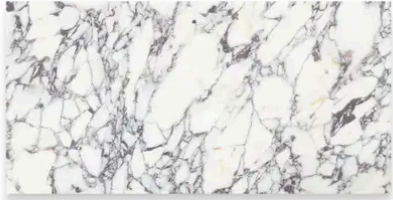

PRODUCT INFORMATION

Material Marble	Shape Rectangle
Chip/Tile Size 12 x 24	Finish Honed
Color Viola	Sq Ft Per Piece N/A
Glazed N/A	Tile Thickness 10 mm
Shade Variation V3	Texture Variation N/A
Size Variation N/A	Pits & Chips Variation N/A

PRODUCT GALLERY

Make a bold statement with our Viola series, featuring three tile sizes—18x36, 3x12, and 12x24—paired with a refined pencil trim and three mosaic options including picket, hexagon, and herringbone. Crafted from marble, these tiles boast a white base with striking veins in purple and gray tones, offering a dramatic and high variation look. With a honed finish, they exude sophistication, making them the perfect choice for creating captivating layouts and patterns. Mix and match with other colors to create unique designs that elevate your space with timeless elegance. Marble's unique veining patterns and luxurious appeal make it perfect for creating statement pieces in bathrooms, kitchens, and living spaces, adding a touch of opulence to any interior design.