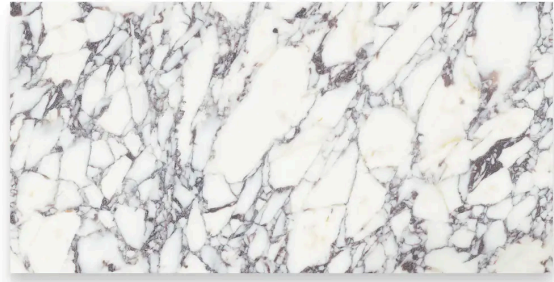

12 x 24 Viola Honed Rectangle Tile

12x24 Viola Honed Rectangle Tile

SKU
SPUI-904105

COLOR OPTIONS

Viola

SHAPE / SIZE

 0.5 x 12 Pencil	 1.25 x 4 Herringbone	 2 x 2 Hexagon
 2 x 6 Picket	 3 x 12 Rectangle	 12 x 24 Rectangle
 18 x 36 Rectangle		

PRODUCT INFORMATION

Material Marble	Shape Rectangle
Chip/Tile Size 12 x 24	Finish Honed
Color Viola	Sq Ft Per Piece N/A
Glazed N/A	Tile Thickness 10 mm
Shade Variation V3	Texture Variation N/A
Size Variation N/A	Pits & Chips Variation N/A

PRODUCT GALLERY

Make a bold statement with our Viola series, featuring three tile sizes—18x36, 3x12, and 12x24—paired with a refined pencil trim and three mosaic options including picket, hexagon, and herringbone. Crafted from marble, these tiles boast a white base with striking veins in purple and gray tones, offering a dramatic and high variation look. With a honed finish, they exude sophistication, making them the perfect choice for creating captivating layouts and patterns. Mix and match with other colors to create unique designs that elevate your space with timeless elegance. Marble's unique veining patterns and luxurious appeal make it perfect for creating statement pieces in bathrooms, kitchens, and living spaces, adding a touch of opulence to any interior design.