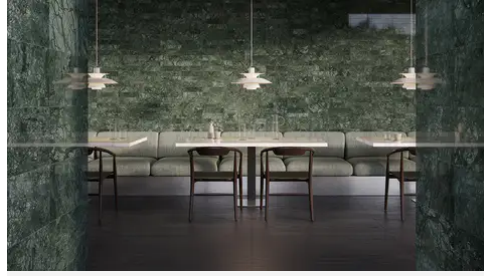

PRODUCT GALLERY

Indulge in the luxurious allure of our Verde Reale series, featuring 3x12 and 12x24 tile, a sleek pencil trim and three mosaic options including picket, hexagon, and herringbone. Crafted from marble, these tiles showcase a deep green base with occasional light green, black, and white movement, offering a modern and timeless aesthetic with medium variation. With a polished finish, they exude sophistication, making them the perfect statement piece for any space. Mix and match with other colors to design captivating layouts and patterns that reflect your unique style. Marble's inherent beauty and durability make it ideal for various applications, including flooring, wall cladding, and decorative accents, adding a touch of luxury to any setting.