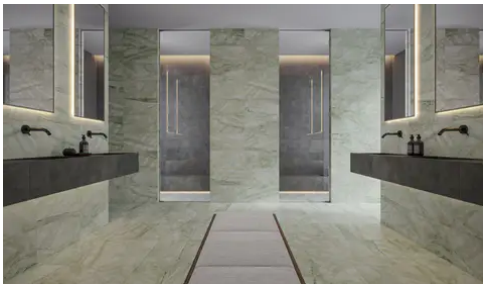

## PRODUCT GALLERY

---

Elevate your space with our Verde Matcha series, featuring 3x12 and 12x24 tile, a refined pencil trim and four mosaic options including 1.25" penny round, picket, hexagon, and herringbone. Crafted from marble, these tiles boast a green base with cloud white and green movement, offering a modern and timeless aesthetic with subtle variation. With a honed finish, they exude sophistication, adding character to any space. Mix and match with other colors to create captivating layouts and patterns that enhance your design vision. Marble's luxurious appeal makes it perfect for creating elegant accents in bathrooms, kitchens, and living spaces, infusing any environment with a touch of natural beauty.