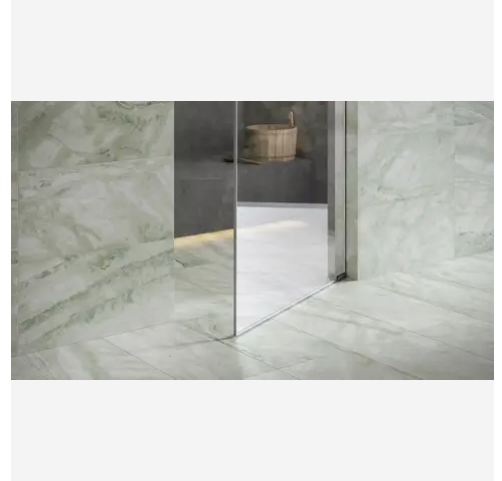

## PRODUCT GALLERY

---

Elevate your space with our Verde Matcha series, featuring 3x12 and 12x24 tile, a refined pencil trim and four mosaic options including 1.25" penny round, picket, hexagon, and herringbone. Crafted from marble, these tiles boast a green base with cloud white and green movement, offering a modern and timeless aesthetic with subtle variation. With a honed finish, they exude sophistication, adding character to any space. Mix and match with other colors to create captivating layouts and patterns that enhance your design vision. Marble's luxurious appeal makes it perfect for creating elegant accents in bathrooms, kitchens, and living spaces, infusing any environment with a touch of natural beauty.