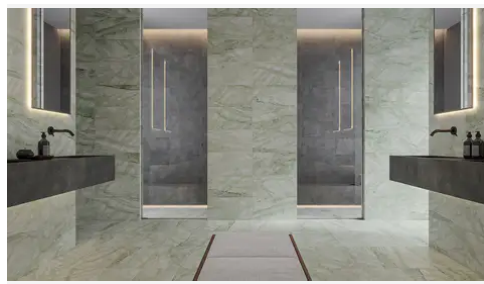

## PRODUCT GALLERY

---

Elevate your space with our Verde Matcha series, featuring 3x12 and 12x24 tile, a refined pencil trim and four mosaic options including 1.25" penny round, picket, hexagon, and herringbone. Crafted from marble, these tiles boast a green base with cloud white and green movement, offering a modern and timeless aesthetic with subtle variation. With a honed finish, they exude sophistication, adding character to any space. Mix and match with other colors to create captivating layouts and patterns that enhance your design vision. Marble's luxurious appeal makes it perfect for creating elegant accents in bathrooms, kitchens, and living spaces, infusing any environment with a touch of natural beauty.