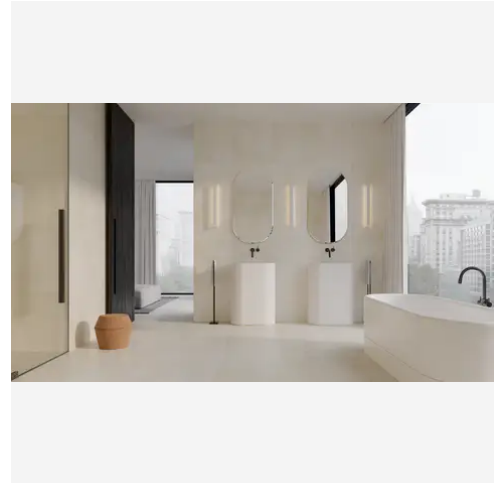

12 x 24 Vanilla Cream Honed Rectangle Tile

12x24 Vanilla Cream Honed Rectangle Tile

SKU
SPUI-904067

COLOR OPTIONS

Vanilla
Cream

SHAPE / SIZE

 0.5 x 12 Pencil	 1.25 x 1.25 Penny Round	 1.25 x 4 Herringbone
 2 x 2 Hexagon	 2 x 6 Picket	 3 x 12 Rectangle
 12 x 24 Rectangle	 24 x 24 Square	

PRODUCT GALLERY

Discover the soft elegance of the Vanilla Cream Series, where light beige tones and a honed finish create a serene ambiance in any space. This refined collection, crafted from luxurious marble, offers three versatile tile shapes—3x12, 12x24, and 24x24—along with four stunning mosaic patterns: round, hexagon, herringbone, and picket. A matching trim adds the perfect finishing touch, ensuring a seamless and sophisticated design. Ideal for those seeking to brighten their interiors with a timeless and tranquil aesthetic.