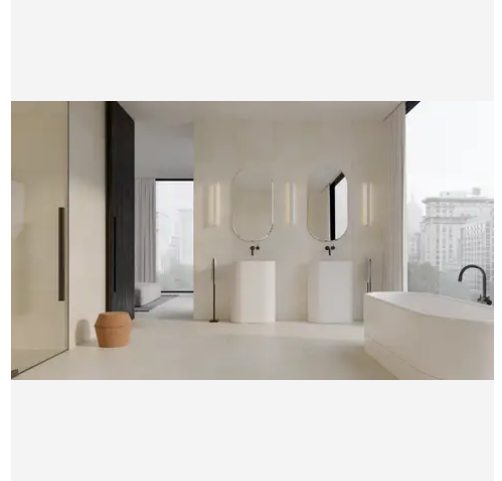

12 x 24 Vanilla Cream Honed Rectangle Tile

12x24 Vanilla Cream Honed Rectangle Tile

SKU
SPUI-904067

COLOR OPTIONS

Vanilla
Cream

SHAPE / SIZE

 0.5 x 12 Pencil	 1.25 x 1.25 Penny Round	 1.25 x 4 Herringbone
 2 x 2 Hexagon	 2 x 6 Picket	 3 x 12 Rectangle
 12 x 24 Rectangle	 24 x 24 Square	

PRODUCT INFORMATION

Material Marble	Shape Rectangle
Chip/Tile Size 12 x 24	Finish Honed
Color Vanilla Cream	Sq Ft Per Piece 2
Glazed N/A	Tile Thickness 12 mm
Shade Variation V3	Texture Variation T1
Size Variation S1	Pits & Chips Variation PC1

PRODUCT GALLERY

Discover the soft elegance of the Vanilla Cream Series, where light beige tones and a honed finish create a serene ambiance in any space. This refined collection, crafted from luxurious marble, offers three versatile tile shapes—3x12, 12x24, and 24x24—along with four stunning mosaic patterns: round, hexagon, herringbone, and picket. A matching trim adds the perfect finishing touch, ensuring a seamless and sophisticated design. Ideal for those seeking to brighten their interiors with a timeless and tranquil aesthetic.