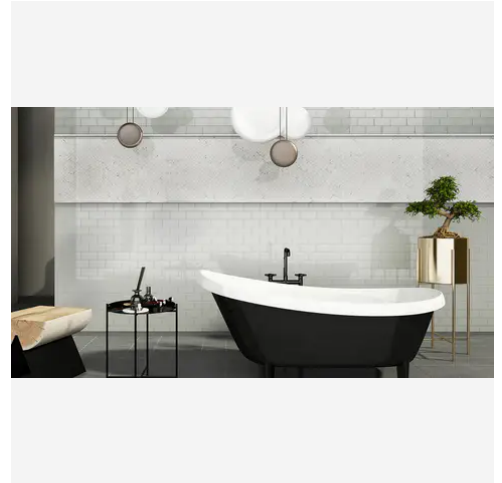

12 x 24 Thassos White Polished Rectangle Tile

12x24 Thassos White Polished Rectangle Tile

SKU

TIL-THAWHI-1224-P

COLOR OPTIONS

**Thassos
White**

SHAPE / SIZE

0.5 x 12 Pencil

PRODUCT GALLERY

Embrace the timeless purity of the Thassos White, a series defined by its pristine white marble and available in both honed and polished finishes. This versatile series includes four tile shapes—3x6, 18x18, 12x12, and 12x24—perfect for creating clean, elegant surfaces. Complementing the tiles are a variety of mosaic patterns: penny round, hexagon, herringbone, basketweave, and squares, offering endless design possibilities. The series is completed with four trim styles—baseboard, chair rail, bullnose, and pencil—allowing for a flawless and refined finish in any space.