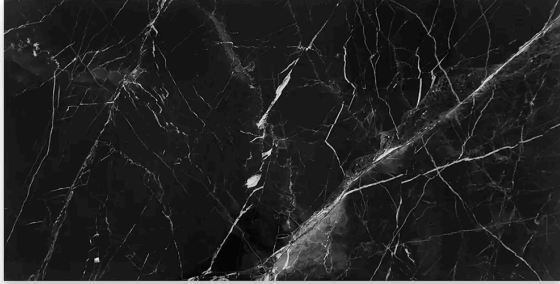

12 x 24 Nero Marquina Polished Rectangle Tile

12x24 Nero Marquina Polished Rectangle Tile

SKU

TIL-NERMAR-1224-P

COLOR OPTIONS

SHAPE / SIZE

0.5 x 12 Pencil

0.75 x 0.75 Penny
Round

0.75 x 12 Bullnose

1 x 1 Square

1 x 4 Herringbone

2 x 2 Hexagon

2 x 12 Chair Rail

4 x 4 Square

PRODUCT INFORMATION

Material
Marble

Shape
Rectangle

Chip/Tile Size
12 x 24

Finish
Polished

Color
Nero Marquina

Sq Ft Per Piece
2

Glazed
N/A

Tile Thickness
12 mm

Shade Variation
V4

Texture Variation
N/A

Size Variation
N/A

Pits & Chips Variation
N/A