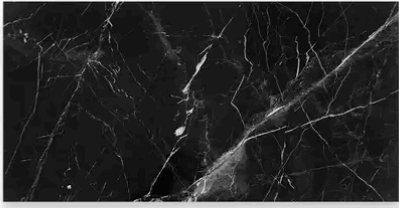

PRODUCT GALLERY

Nero Marquina marble is a luxurious black marble known for its striking white veining and deep, rich color. Quarried in China, this elegant stone exudes sophistication and timeless beauty, making it a favored choice for high-end interiors. Available in honed, tumbled and polished finishes, its surface treatment highlights the contrast between the dark background and the white veins, creating a dramatic effect. Ideal for countertops, flooring, and wall applications, Nero Marquina marble adds a touch of opulence to any space. Durable and perfect for both residential and commercial applications, enhance your design with the captivating allure of Nero Marquina marble.