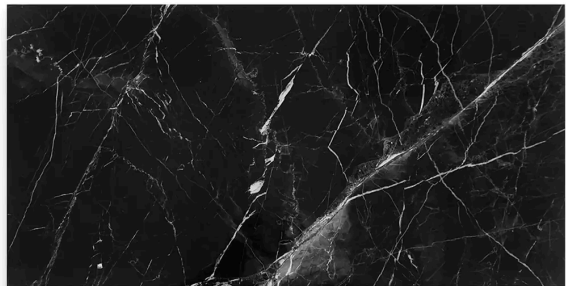

12 x 24 Nero Marquina Honed Rectangle Tile

12x24 Nero Marquina Honed Rectangle Tile

SKU
TIL-NERMAR-1224-H

COLOR OPTIONS

**Nero
Marquina**

SHAPE / SIZE

- 0.5 x 12 Pencil
- 0.75 x 0.75 Penny Round
- 0.75 x 12 Bullnose
- 1 x 1 Square
- 1 x 4 Herringbone
- 2 x 2 Hexagon
- 2 x 12 Chair Rail
- 4 x 4 Square

PRODUCT INFORMATION

Material Marble	Shape Rectangle
Chip/Tile Size 12 x 24	Finish Honed
Color Nero Marquina	Sq Ft Per Piece 2
Glazed N/A	Tile Thickness 12 mm
Shade Variation V4	Texture Variation N/A
Size Variation N/A	Pits & Chips Variation N/A

PRODUCT GALLERY

Nero Marquina marble is a luxurious black marble known for its striking white veining and deep, rich color. Quarried in China, this elegant stone exudes sophistication and timeless beauty, making it a favored choice for high-end interiors. Available in honed, tumbled and polished finishes, its surface treatment highlights the contrast between the dark background and the white veins, creating a dramatic effect. Ideal for countertops, flooring, and wall applications, Nero Marquina marble adds a touch of opulence to any space. Durable and perfect for both residential and commercial applications, enhance your design with the captivating allure of Nero Marquina marble.