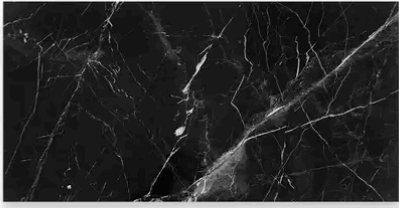

PRODUCT INFORMATION

Material Marble	Shape Rectangle
Chip/Tile Size 12 x 24	Finish Honed
Color Nero Marquina	Sq Ft Per Piece 2
Glazed N/A	Tile Thickness 12 mm
Shade Variation V4	Texture Variation N/A
Size Variation N/A	Pits & Chips Variation N/A

PRODUCT GALLERY

Nero Marquina marble is a luxurious black marble known for its striking white veining and deep, rich color. Quarried in China, this elegant stone exudes sophistication and timeless beauty, making it a favored choice for high-end interiors. Available in honed, tumbled and polished finishes, its surface treatment highlights the contrast between the dark background and the white veins, creating a dramatic effect. Ideal for countertops, flooring, and wall applications, Nero Marquina marble adds a touch of opulence to any space. Durable and perfect for both residential and commercial applications, enhance your design with the captivating allure of Nero Marquina marble.