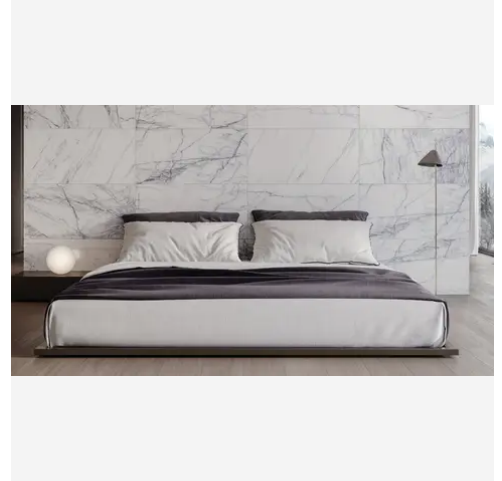

## PRODUCT GALLERY

---

Introduce a bold statement to your interiors with the Lilac Series, featuring striking purple veins set against a backdrop of pristine white marble. This collection offers three elegant tile shapes—3x12, 12x24, and 18x36—designed to create a sophisticated and visually captivating space. Complementing the tiles are four intricate mosaic patterns: penny round, hexagon, herringbone, and picket, along with a coordinating trim to complete the look. The honed finish enhances the natural beauty of the marble, making the Lilac Series an ideal choice for those seeking to infuse their spaces with a unique blend of luxury and artistic flair.