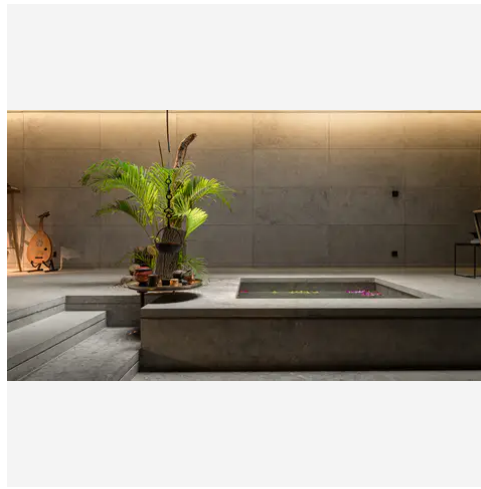

12 x 24 Layla Dark Textured Rectangle Tile

Transport yourself to the enchanting nights of the Mediterranean with Layla Dark, a captivating hue in our Mediterranean Limestone Collection. Infused with the allure of moonlit evenings, Layla Dark embodies a sense of mystery and sophistication. Its deep, rich tones create a mesmerizing backdrop for any space, whether indoors or outdoors. Perfect for both interior and exterior applications, Layla Dark adds a touch of timeless elegance to your surroundings. Available in a variety of sizes including 3x12, 6x6, 12x24, and 18x36, Layla Dark offers versatility in design, allowing you to create stunning floors, walls, and accents. Embrace the essence of the Mediterranean with Layla Dark and immerse yourself in its alluring beauty.

PRODUCT GALLERY

Transport yourself to the enchanting nights of the Mediterranean with Layla Dark, a captivating hue in our Mediterranean Limestone Collection. Infused with the allure of moonlit evenings, Layla Dark embodies a sense of mystery and sophistication. Its deep, rich tones create a mesmerizing backdrop for any space, whether indoors or outdoors. Perfect for both interior and exterior applications, Layla Dark adds a touch of timeless elegance to your surroundings. Available in a variety of sizes including 3x12, 6x6, 12x24, and 18x36, Layla Dark offers versatility in design, allowing you to create stunning floors, walls, and accents. Embrace the essence of the Mediterranean with Layla Dark and immerse yourself in its alluring beauty.