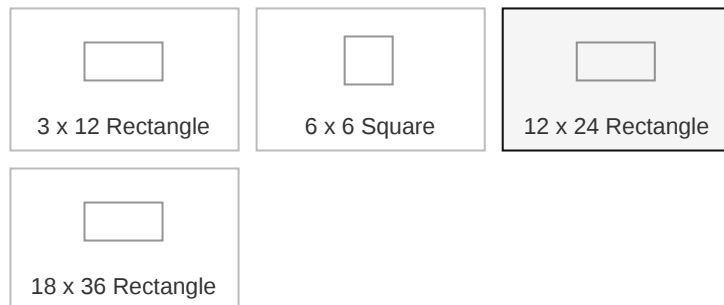

12 x 24 Layla Dark Textured Rectangle Tile

Transport yourself to the enchanting nights of the Mediterranean with Layla Dark, a captivating hue in our Mediterranean Limestone Collection. Infused with the allure of moonlit evenings, Layla Dark embodies a sense of mystery and sophistication. Its deep, rich tones create a mesmerizing backdrop for any space, whether indoors or outdoors. Perfect for both interior and exterior applications, Layla Dark adds a touch of timeless elegance to your surroundings. Available in a variety of sizes including 3x12, 6x6, 12x24, and 18x36, Layla Dark offers versatility in design, allowing you to create stunning floors, walls, and accents. Embrace the essence of the Mediterranean with Layla Dark and immerse yourself in its alluring beauty.

SKU
SPUI-904280

COLOR OPTIONS

Layla Dark

SHAPE / SIZE

PRODUCT INFORMATION

Material
 Limestone

Shape
 Rectangle

Chip/Tile Size
 12 x 24